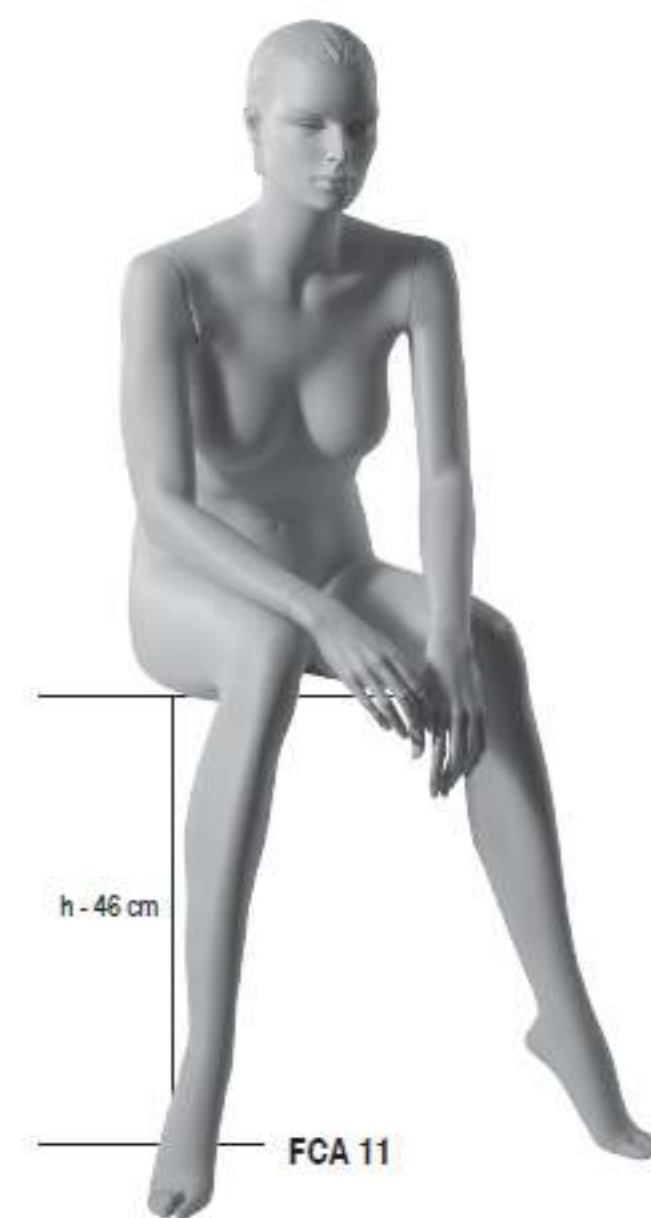

Head 1

Head 3

Head 2

Head 4

FCA 06

FCA 01

FCA 02

FCA 03

FCA 14

FCA 15

FCA 11

MANNEQUIN DIMENSIONS

	cm	in
Height	181	71
Bust	84	33
Waist	58	23
Hips	88	34,5
Heel	10	4