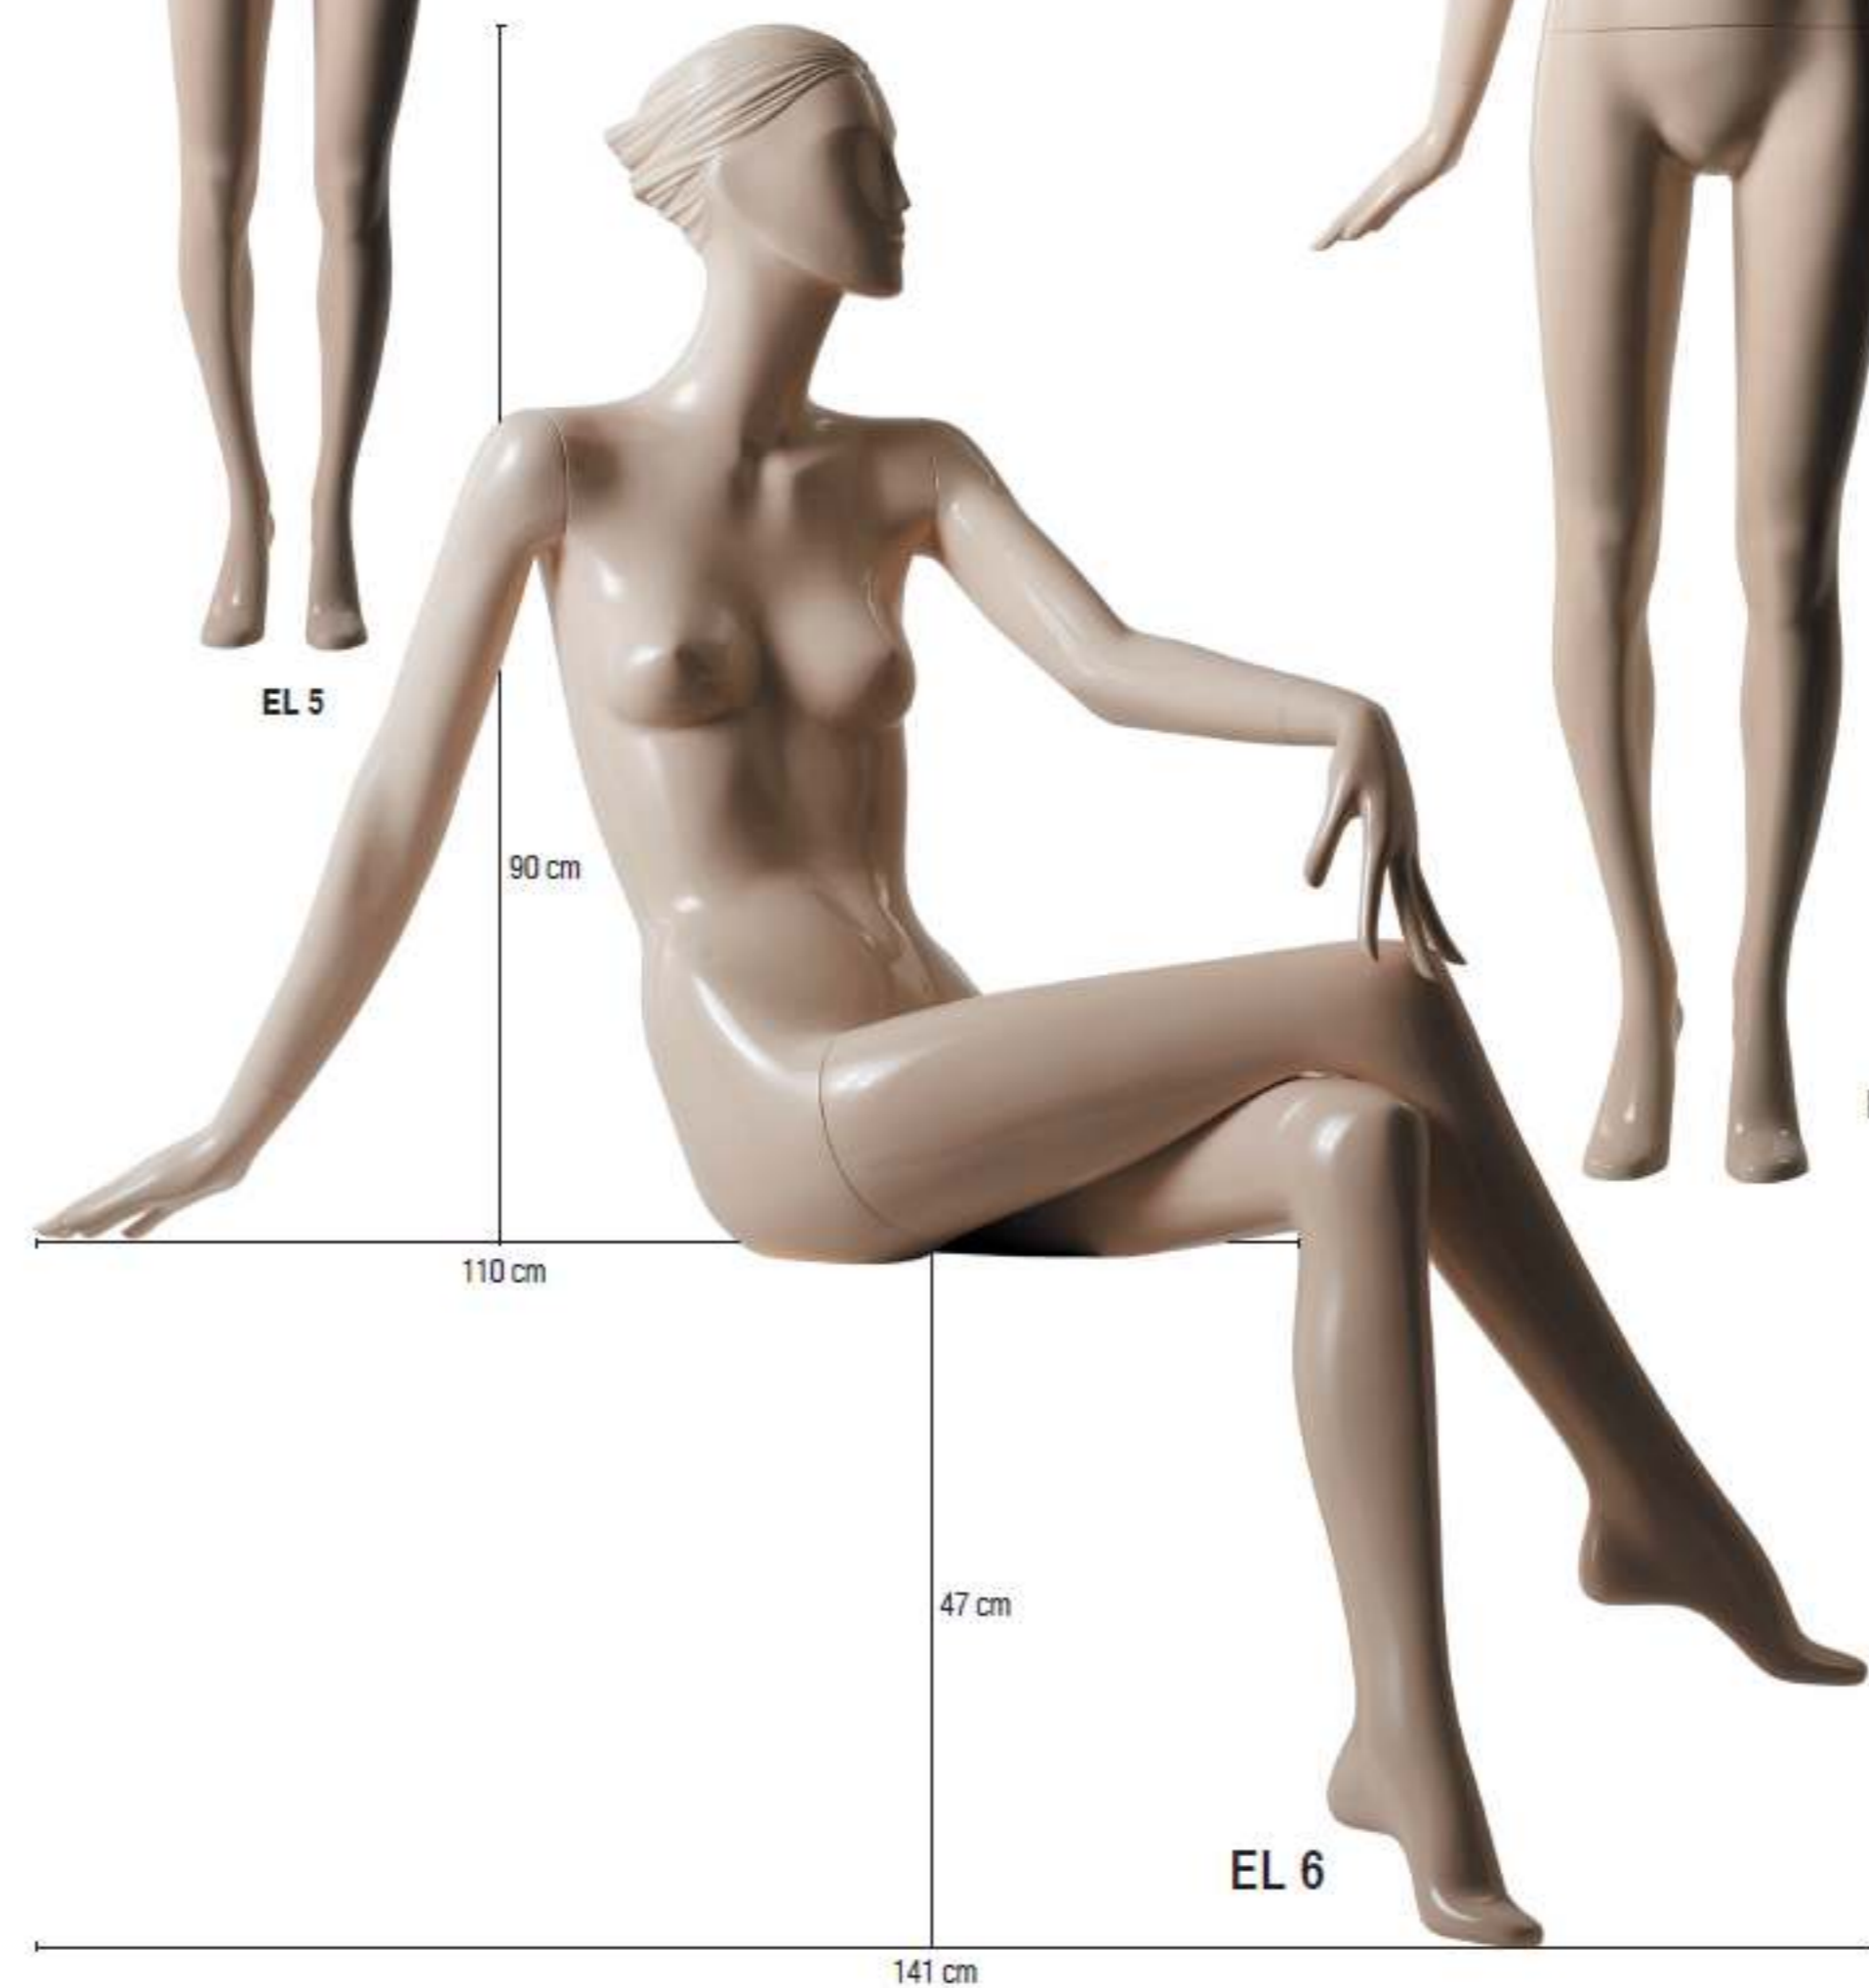

Head ELA2

Head ELA1

**IDW** ELEGANCE

MANNEQUIN DIMENSIONS

	cm	in
Height	188	74
Bust	85	33,5
Waist	56	22
Hips	89	35
Heel	12	5

ECO AND ENVIRONMENT FRIENDLY. ALL MANNEQUINS ARE MADE FROM POLYSTYRENE, WHICH IS 100% RECYCLABLE.