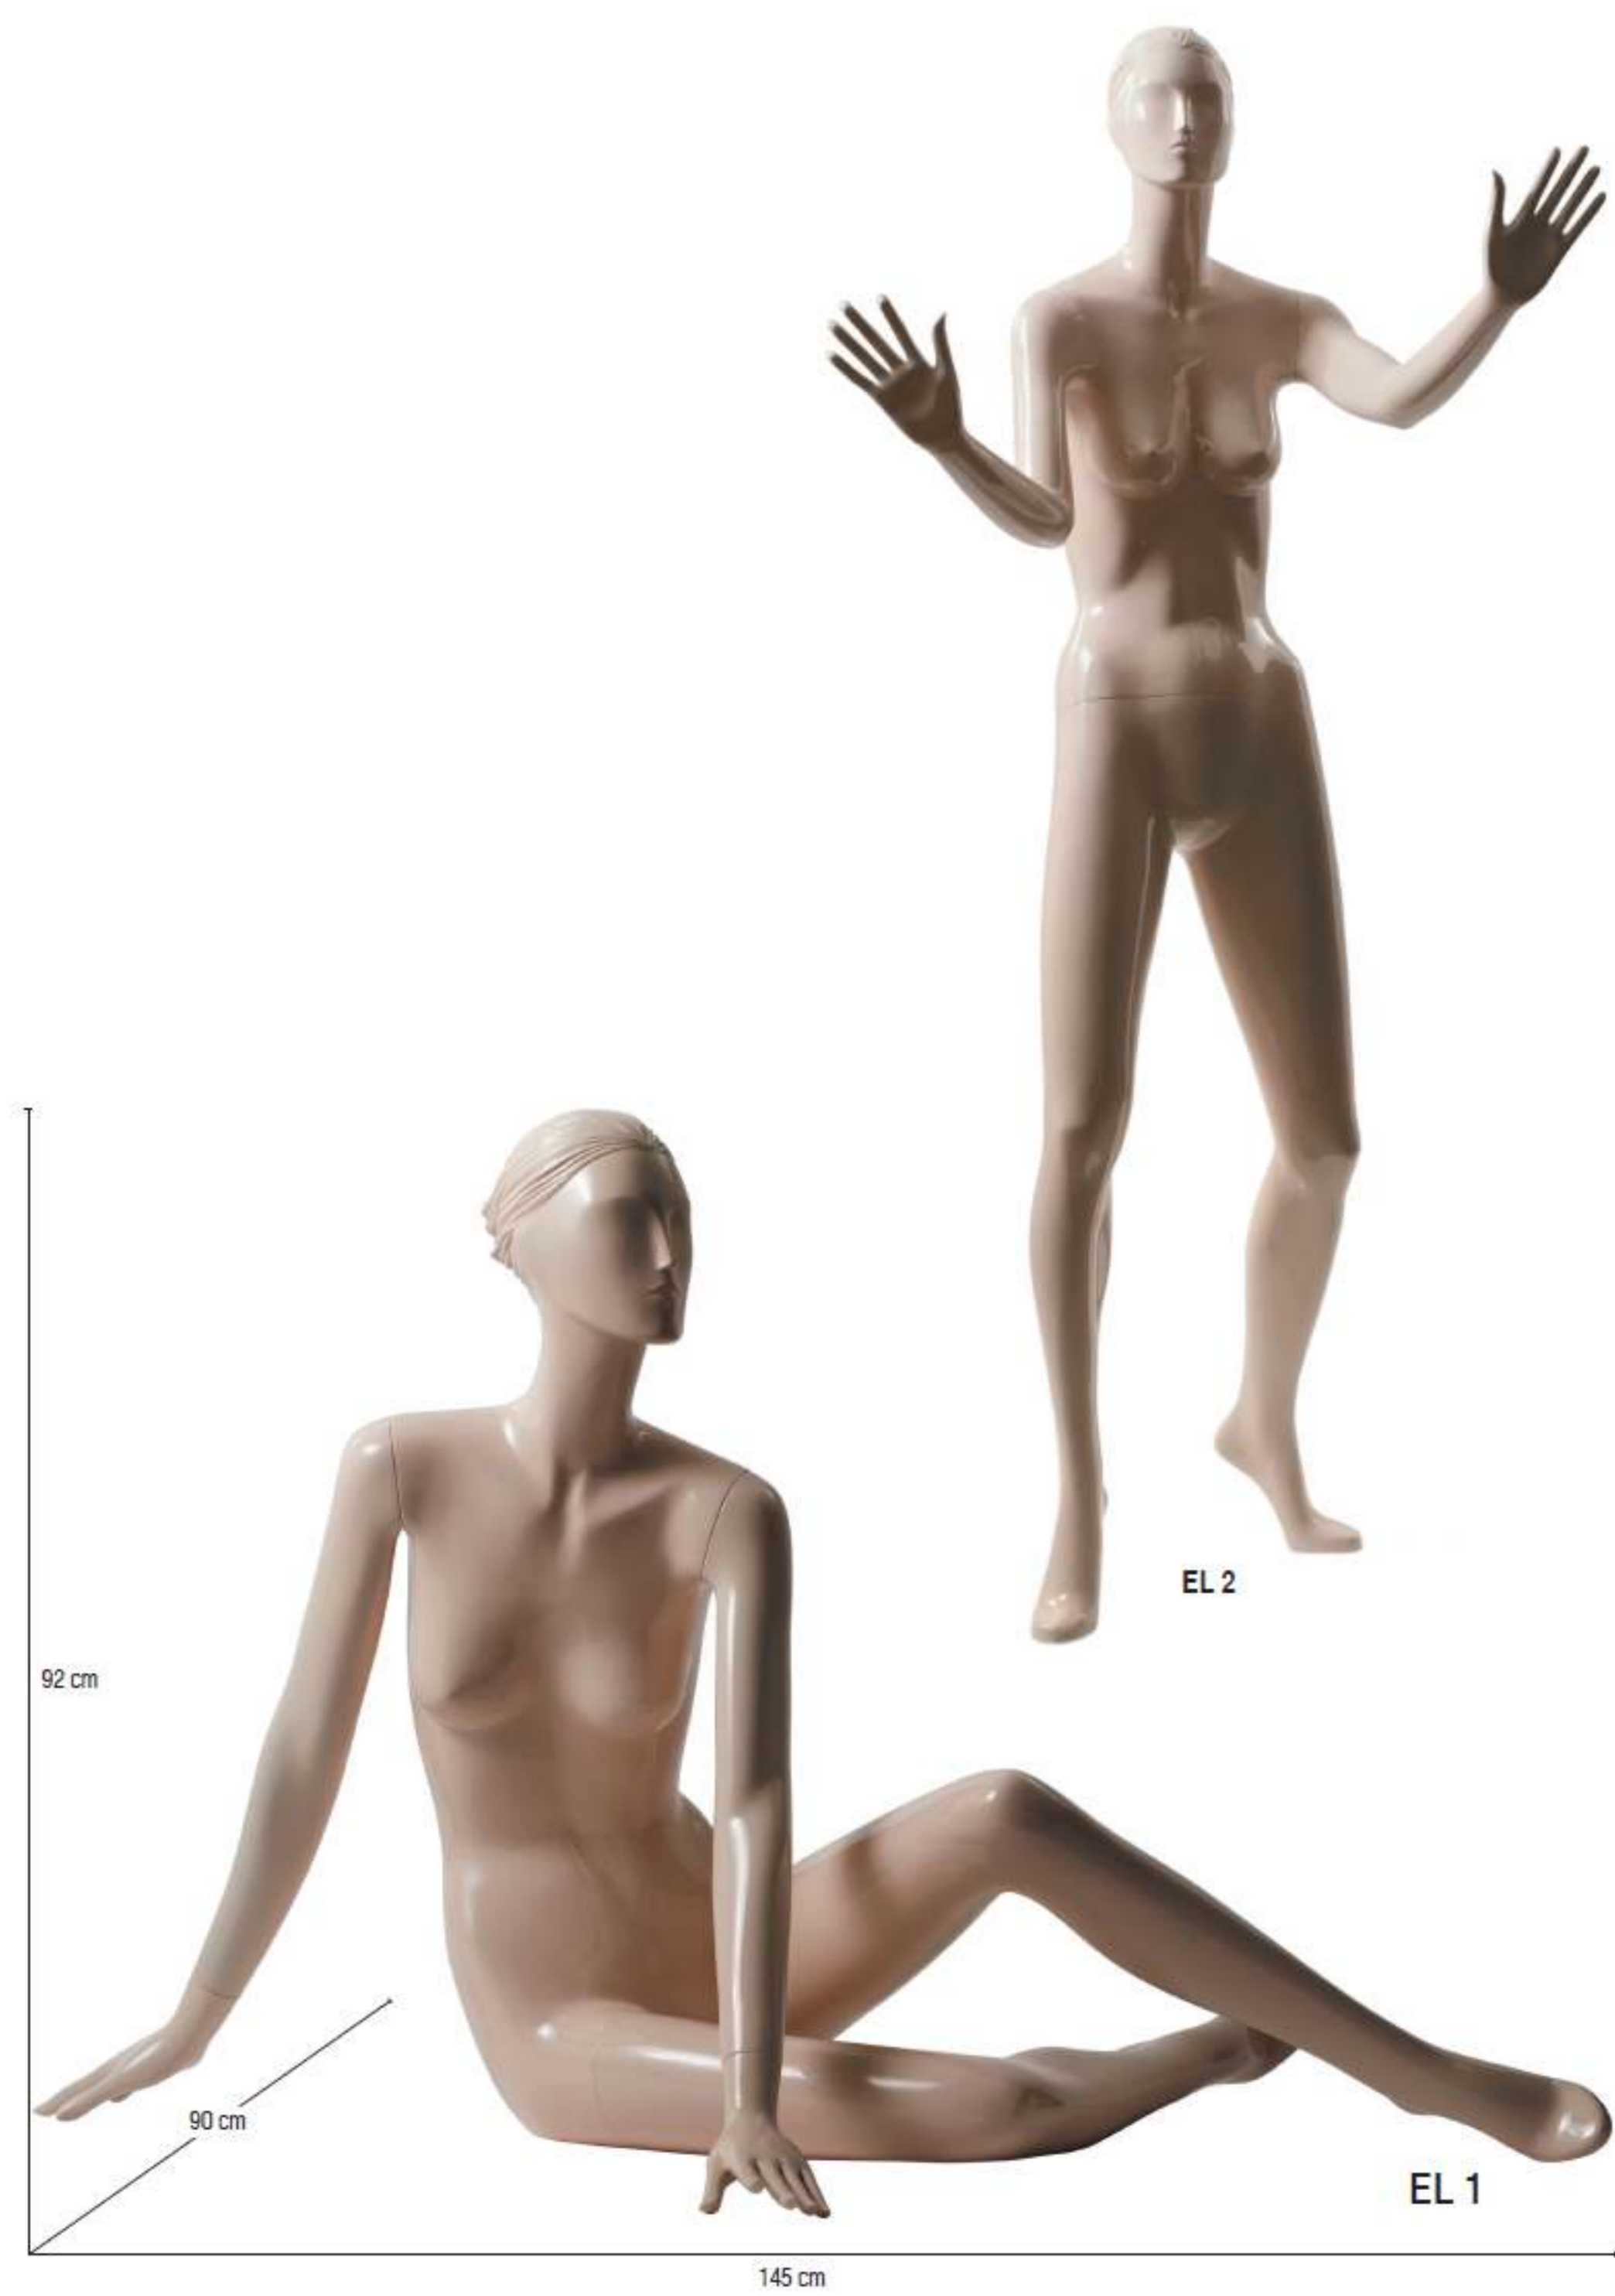

Head ELA2

Head ELA1

**IDW** ELEGANCE

MANNEQUIN DIMENSIONS

	cm	in
Height	188	74
Bust	85	33,5
Waist	56	22
Hips	89	35
Heel	12	5

ECO AND ENVIRONMENT FRIENDLY. ALL MANNEQUINS ARE MADE FROM POLYSTYRENE, WHICH IS 100% RECYCLABLE.