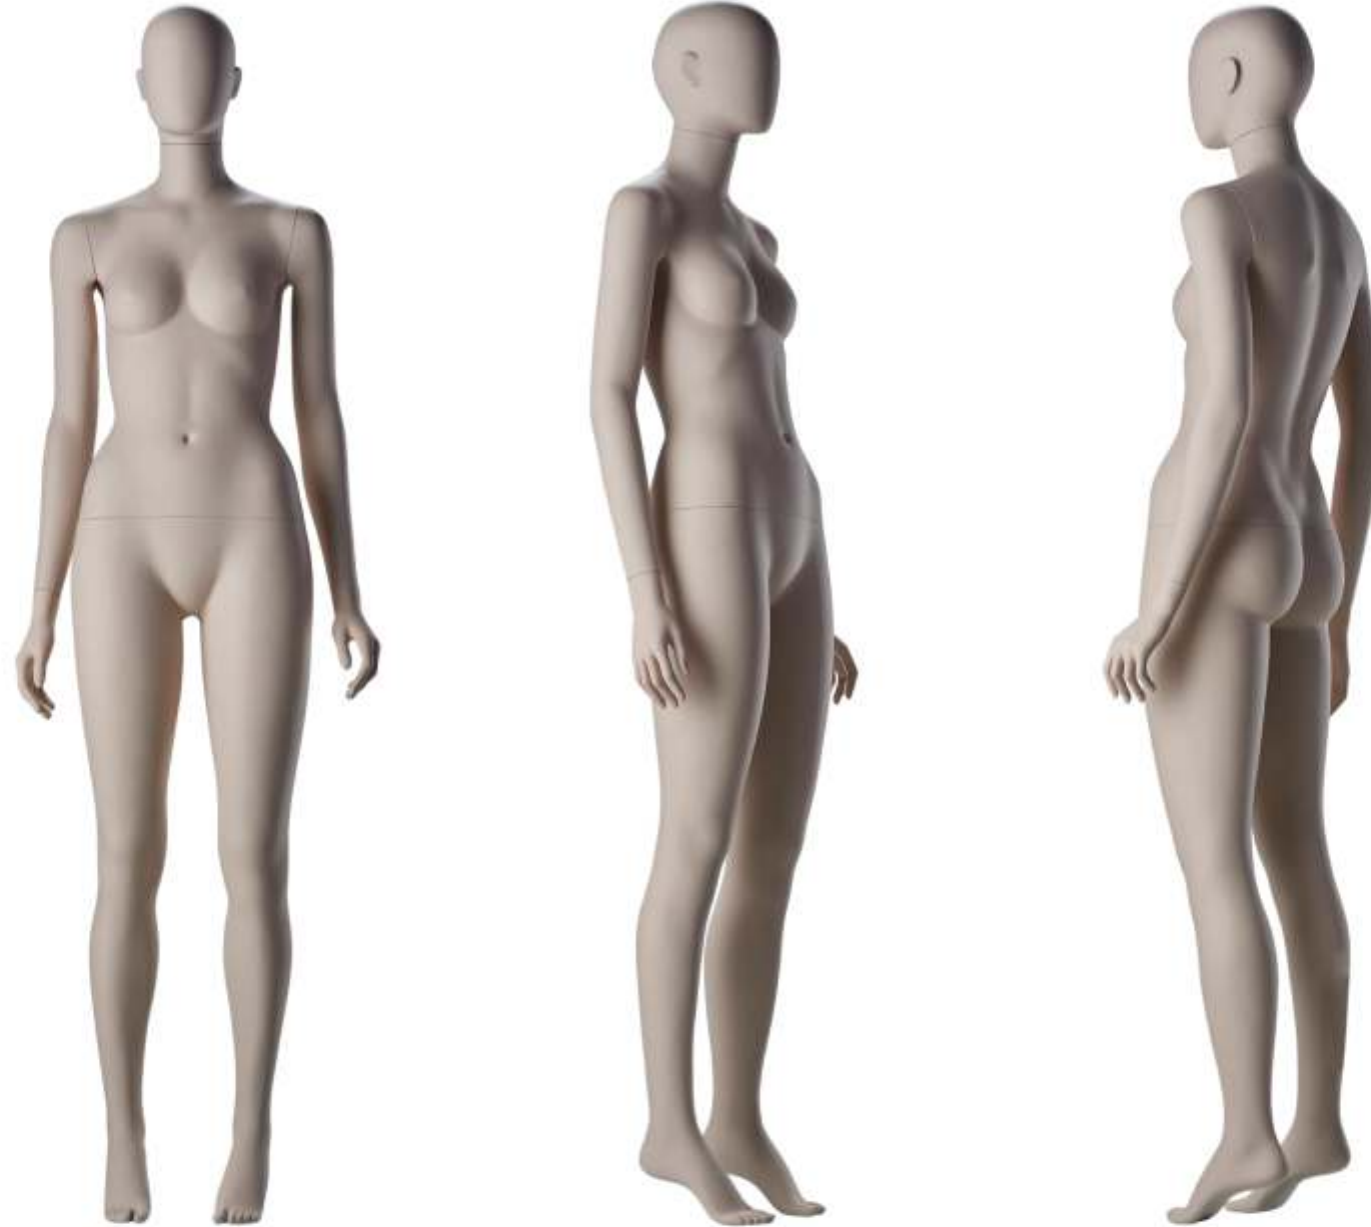

Inclusives

CREATING AMAZING MANNEQUINS
WITH SUSTAINABILITY IN THEIR HEARTS

MEASUREMENTS FEMALE

- | HEIGHT / 184CM / 72.4 INCHES
- | BUST / 109CM / 42.9 INCHES
- | WAIST / 87CM / 34.3 INCHES
- | HIP / 119CM / 46.9 INCHES
- | HEEL / 10CM / 4.0 INCHES

MEASUREMENTS FEMALE

I HEIGHT / 178CM / 70.0 INCHES

I BUST / 88,5CM / 34.8 INCHES

I WAIST / 72CM / 38.3 INCHES

I HIP / 94CM / 37.0 INCHES

I HEEL / 3CM / 1.2 INCHES

MEASUREMENTS FEMALE

- | HEIGHT / 181CM / 71.3 INCHES
- | BUST / 91CM / 35.8 INCHES
- | WAIST / 67CM / 26.4 INCHES
- | HIP / 100CM / 39.4 INCHES
- | HEEL / 8CM / 3.1 INCHES

IN03

IDW

MEASUREMENTS FEMALE

- | HEIGHT / 180CM / 70.9 INCHES
- | CHEST / 83,5CM / 32.9 INCHES
- | WAIST / 65CM / 25.6 INCHES
- | HIP / 97CM / 38.6 INCHES
- | HEEL / 8CM / 3.2 INCHES

MEASUREMENTS FEMALE

- | HEIGHT / 178CM / 70.1 INCHES
- | BUST / 91,5CM / 36.0 INCHES
- | WAIST / 69CM / 27.1 INCHES
- | HIP / 90CM / 35.4 INCHES
- | HEEL / 3CM / 1.2 INCHES

MEASUREMENTS FEMALE

- I HEIGHT / 182CM / 71.6 INCHES
- I BUST / 102CM / 40.4 INCHES
- I WAIST / 74,5CM / 29.3 INCHES
- I HIP / 103CM / 40.5 INCHES
- I HEEL / 3CM / 1.2 INCHES

MEASUREMENTS FEMALE

- I HEIGHT / 182CM / 71.7 INCHES
- I BUST / 102CM / 40.2 INCHES
- I WAIST / 74,5CM / 29.3 INCHES
- I HIP / 103CM / 40.4 INCHES
- I HEEL / 3CM / 1.2 INCHES