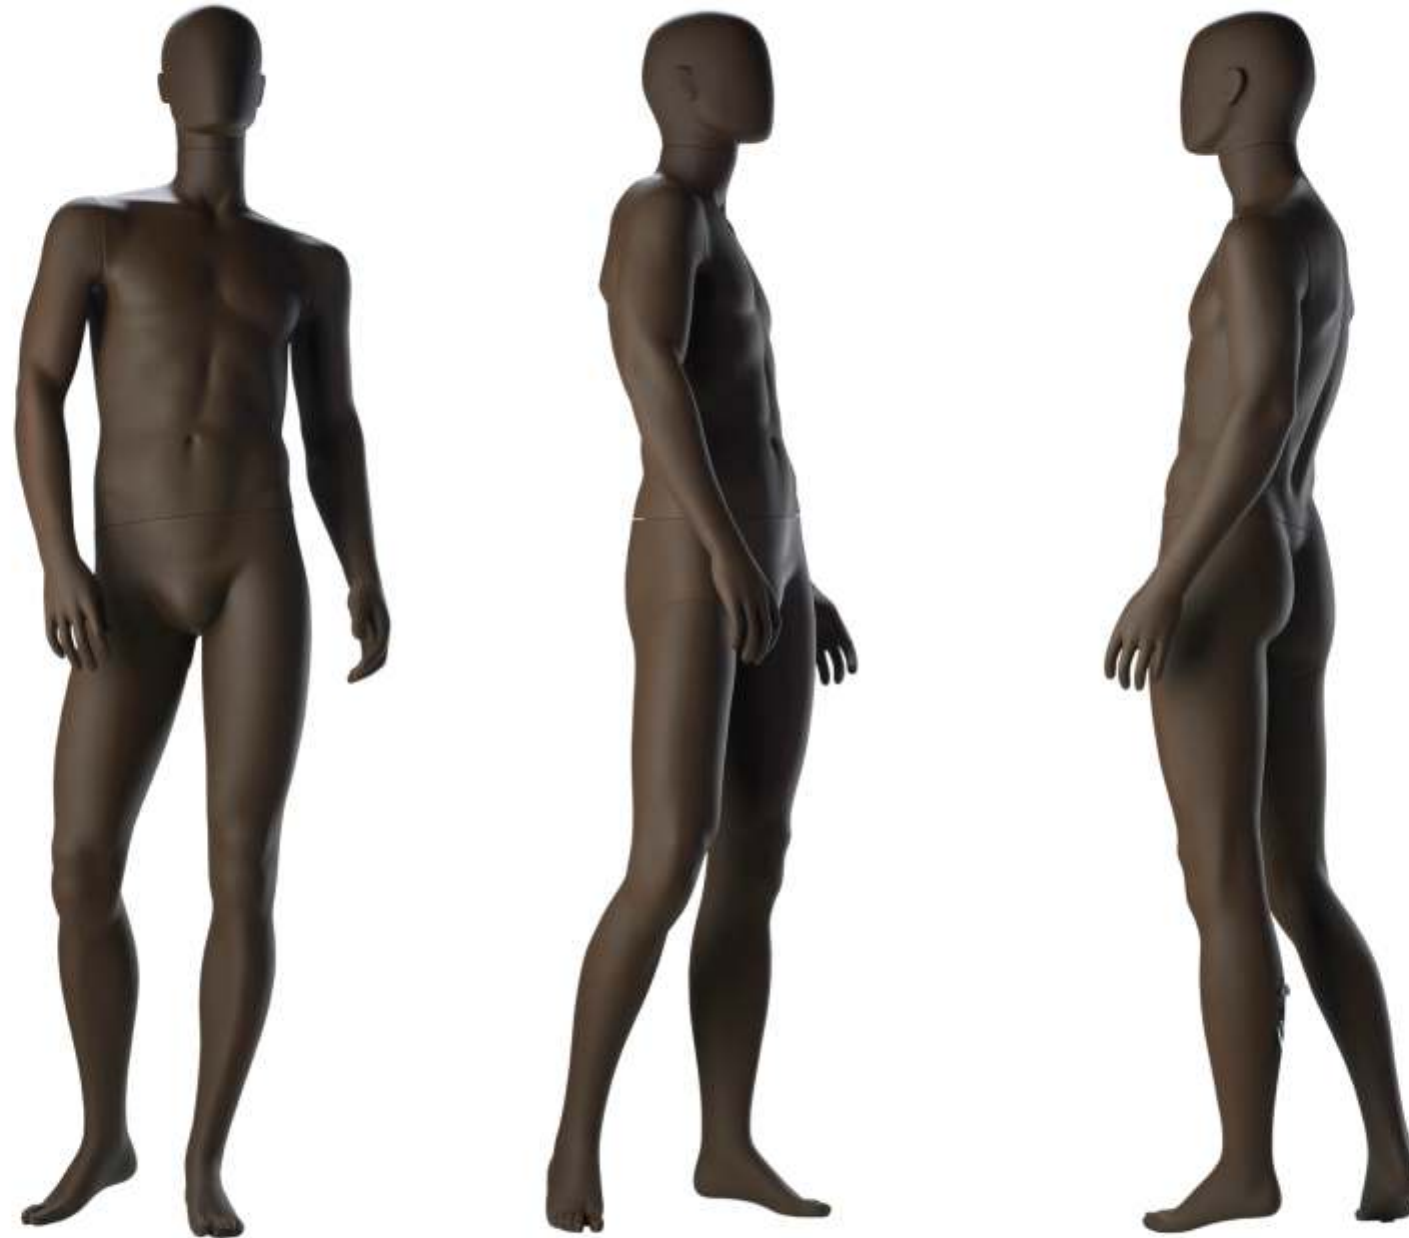

MEASUREMENTS MALE

- | HEIGHT / 187CM / 73.6 INCHES
- | CHEST / 95CM / 37.4 INCHES
- | WAIST / 76CM / 29.9 INCHES
- | HIP / 91,5CM / 36.0 INCHES
- | HEEL / 3CM / 1.2 INCHES