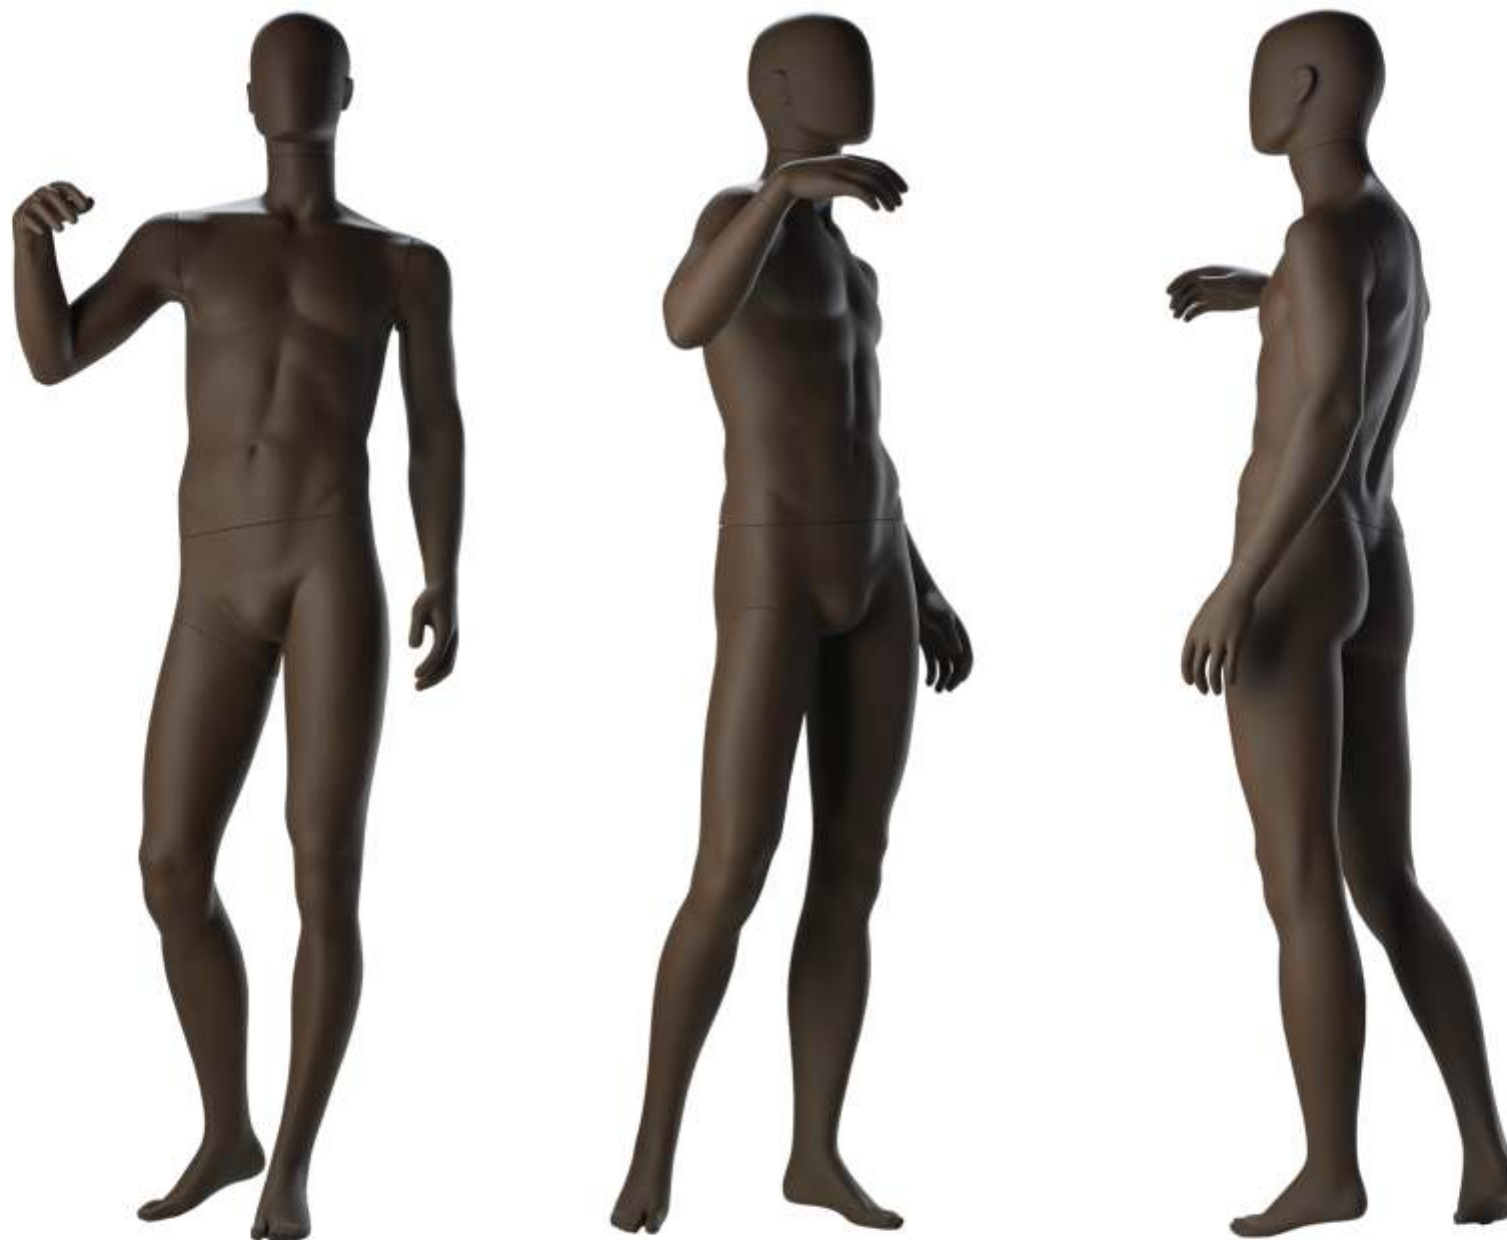

MEASUREMENTS MALE

- | HEIGHT / 187CM / 73.6 INCHES
- | CHEST / 95CM / 37.4 INCHES
- | WAIST / 76CM / 29.9 INCHES
- | HIP / 91,5CM / 36.0 INCHES
- | HEEL / 3CM / 1.2 INCHES