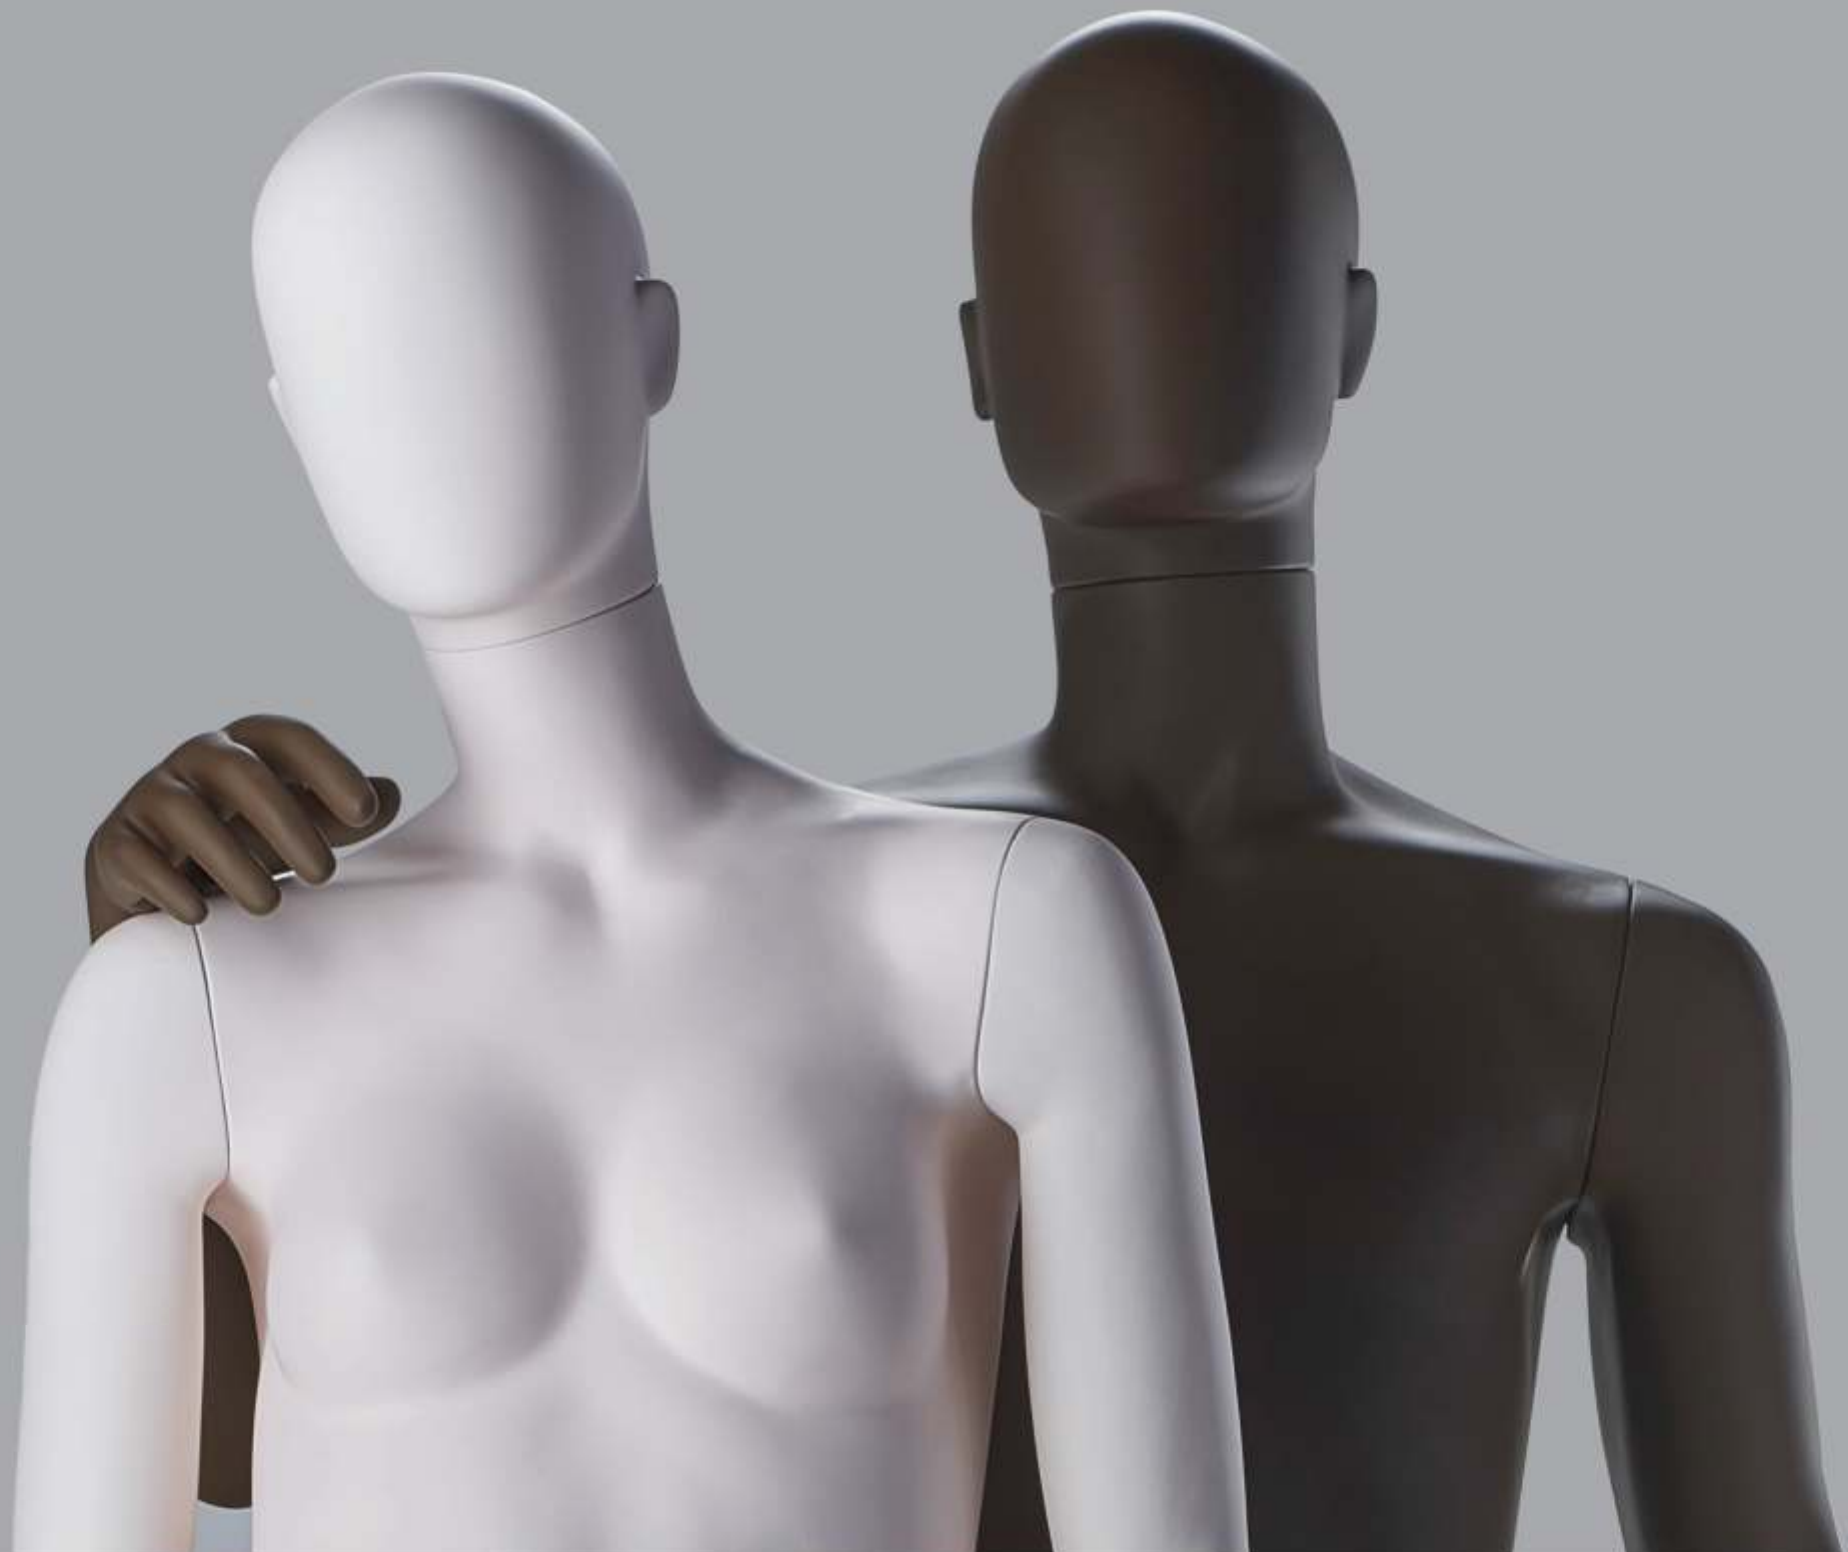

IRW Germany GmbH
Essenerstrasse 59
46047 Oberhausen
Germany

info@irw-germany.de
www.irw-germany.de

IDW