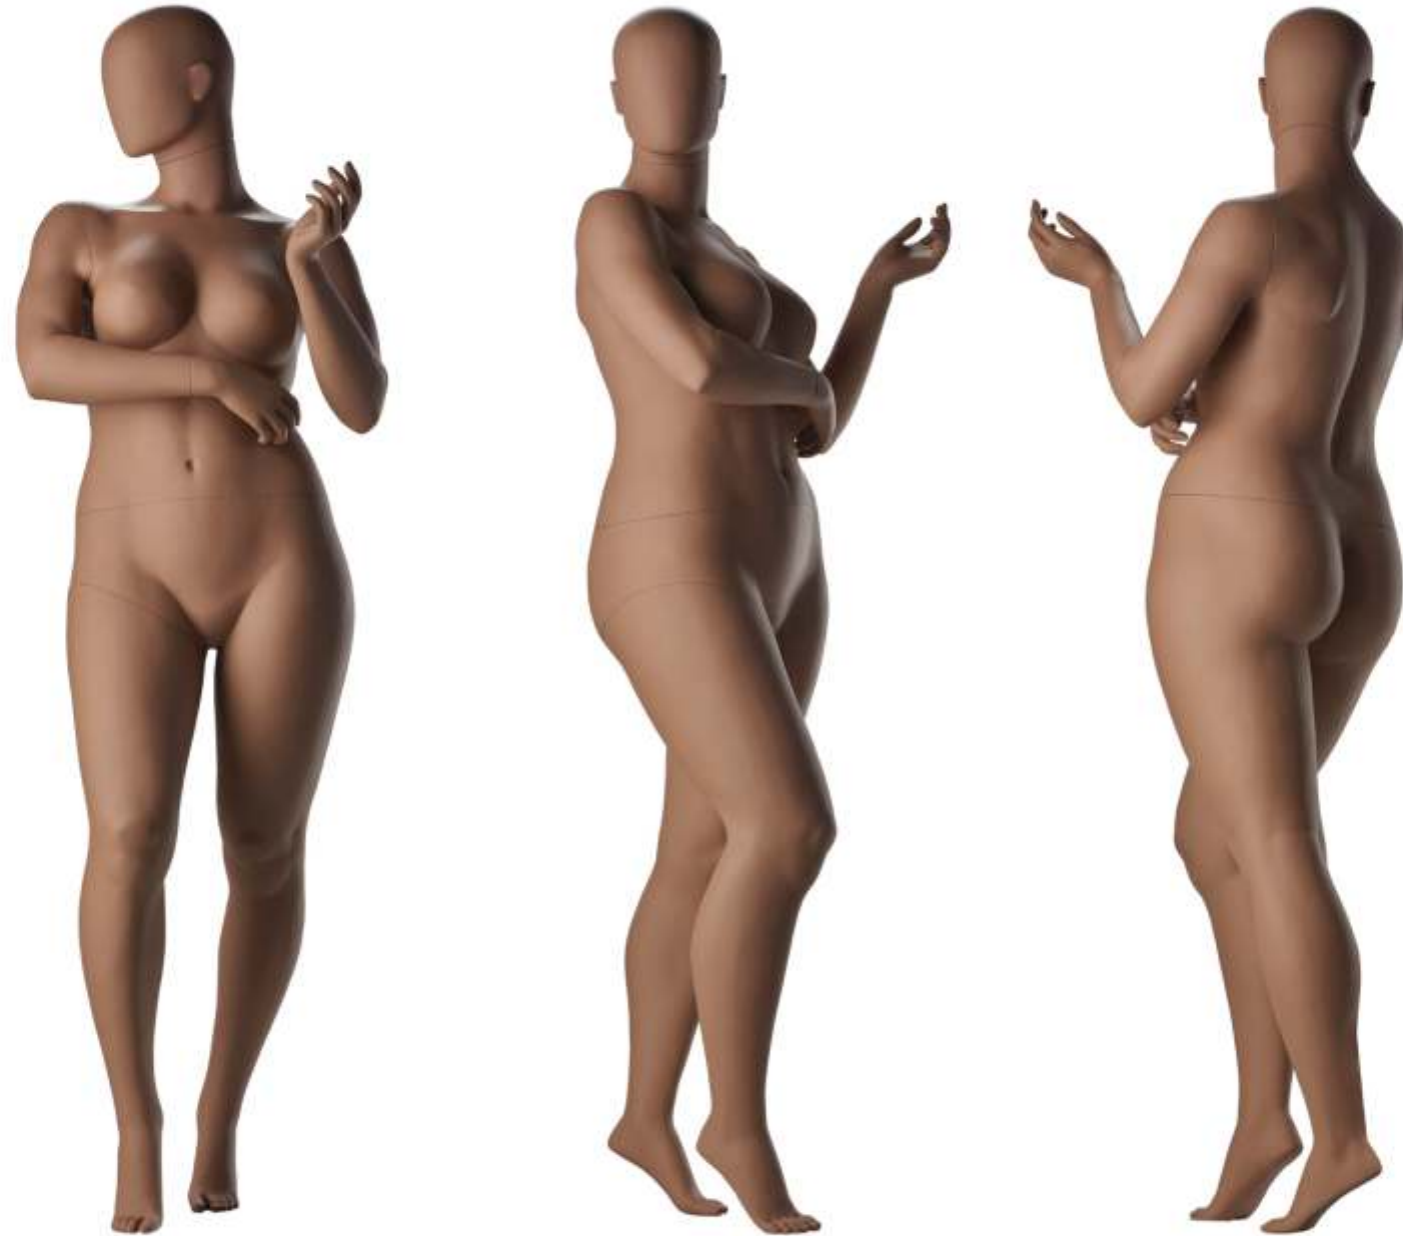

Inclusives

CREATING AMAZING MANNEQUINS
WITH SUSTAINABILITY IN THEIR HEARTS

MEASUREMENTS FEMALE

- | HEIGHT / 184CM / 72.4 INCHES
- | BUST / 109CM / 42.9 INCHES
- | WAIST / 87CM / 34.3 INCHES
- | HIP / 119CM / 46.9 INCHES
- | HEEL / 10CM / 4.0 INCHES

MEASUREMENTS FEMALE

I HEIGHT / 178CM / 70.0 INCHES

I BUST / 88,5CM / 34.8 INCHES

I WAIST / 72CM / 38.3 INCHES

I HIP / 94CM / 37.0 INCHES

I HEEL / 3CM / 1.2 INCHES

MEASUREMENTS FEMALE

- | HEIGHT / 181CM / 71.3 INCHES
- | BUST / 91CM / 35.8 INCHES
- | WAIST / 67CM / 26.4 INCHES
- | HIP / 100CM / 39.4 INCHES
- | HEEL / 8CM / 3.1 INCHES

IN03

IDW

MEASUREMENTS FEMALE

- | HEIGHT / 180CM / 70.9 INCHES
- | CHEST / 83,5CM / 32.9 INCHES
- | WAIST / 65CM / 25.6 INCHES
- | HIP / 97CM / 38.6 INCHES
- | HEEL / 8CM / 3.2 INCHES

MEASUREMENTS FEMALE

- | HEIGHT / 178CM / 70.1 INCHES
- | BUST / 91,5CM / 36.0 INCHES
- | WAIST / 69CM / 27.1 INCHES
- | HIP / 90CM / 35.4 INCHES
- | HEEL / 3CM / 1.2 INCHES

MEASUREMENTS FEMALE

- I HEIGHT / 182CM / 71.6 INCHES
- I BUST / 102CM / 40.4 INCHES
- I WAIST / 74,5CM / 29.3 INCHES
- I HIP / 103CM / 40.5 INCHES
- I HEEL / 3CM / 1.2 INCHES

MEASUREMENTS FEMALE

- I HEIGHT / 182CM / 71.7 INCHES
- I BUST / 102CM / 40.2 INCHES
- I WAIST / 74,5CM / 29.3 INCHES
- I HIP / 103CM / 40.4 INCHES
- I HEEL / 3CM / 1.2 INCHES