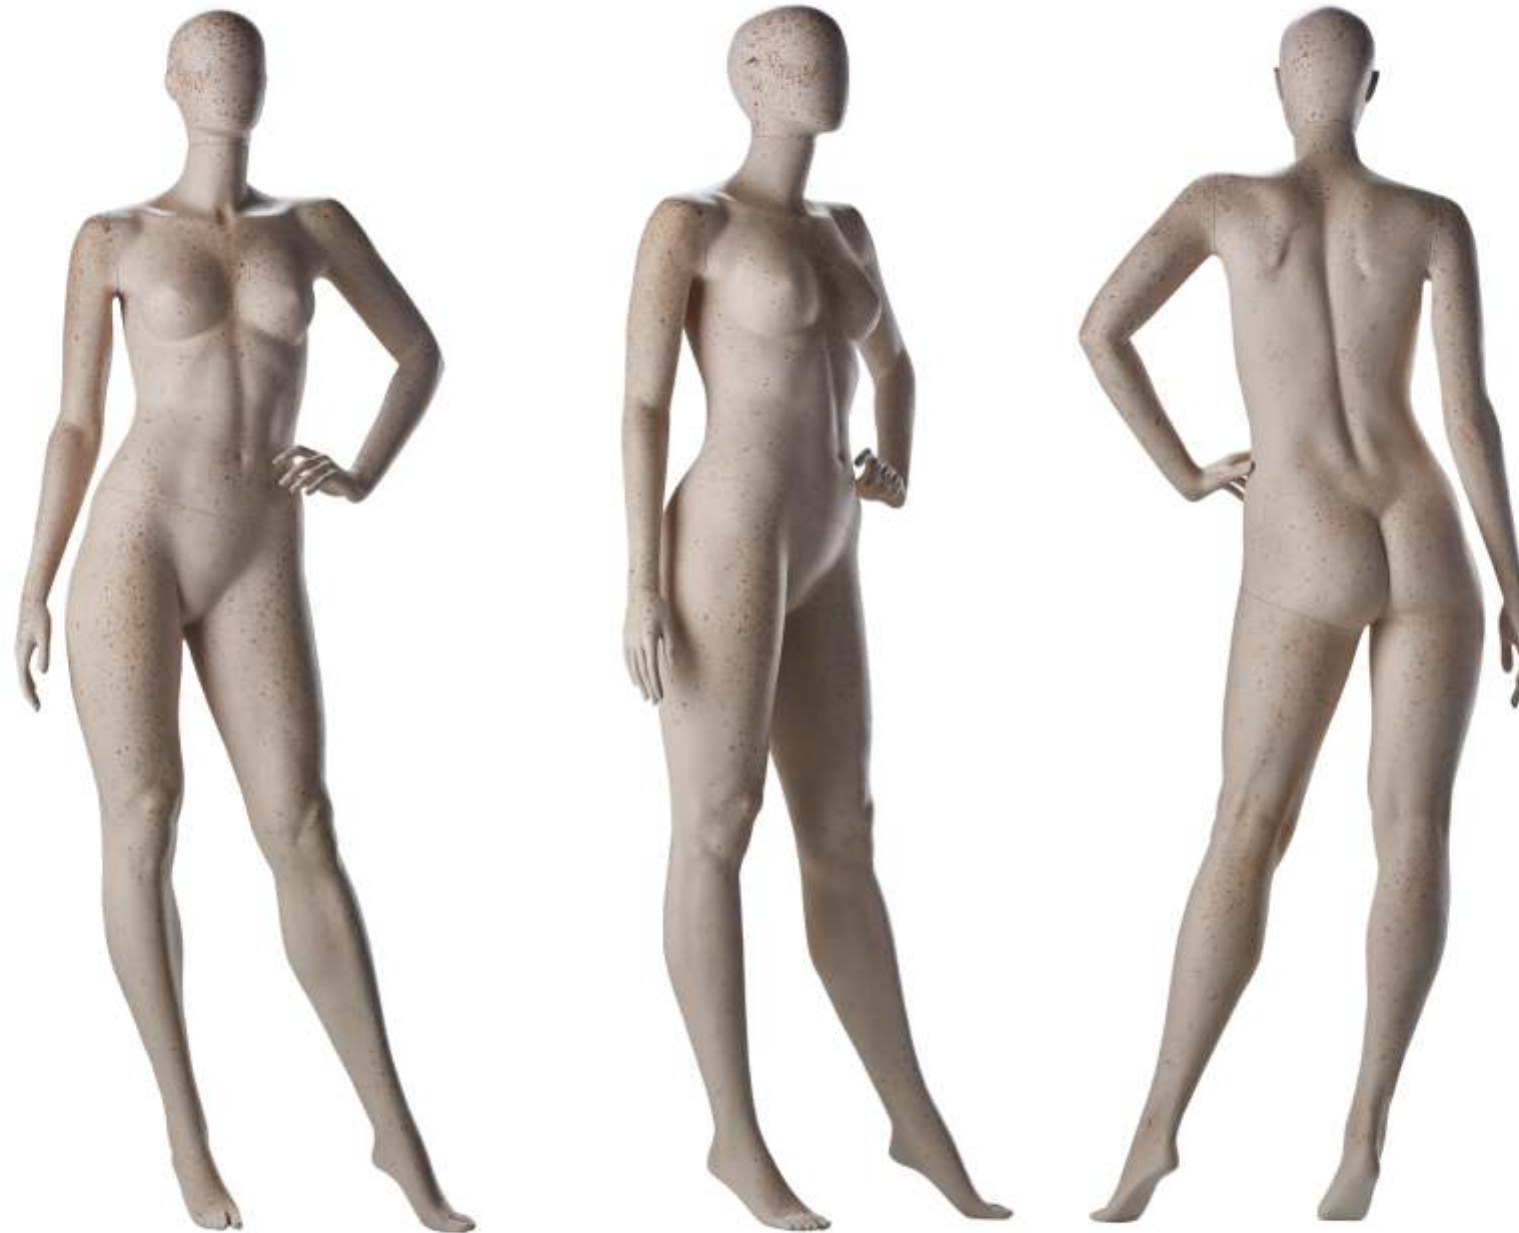

Inclusives

CREATING AMAZING MANNEQUINS
WITH SUSTAINABILITY IN THEIR HEARTS

MEASUREMENTS FEMALE

- | HEIGHT / 184CM / 72.4 INCHES
- | BUST / 109CM / 42.9 INCHES
- | WAIST / 87CM / 34.3 INCHES
- | HIP / 119CM / 46.9 INCHES
- | HEEL / 10CM / 4.0 INCHES

MEASUREMENTS FEMALE

I HEIGHT / 178CM / 70.0 INCHES

I BUST / 88,5CM / 34.8 INCHES

I WAIST / 72CM / 38.3 INCHES

I HIP / 94CM / 37.0 INCHES

I HEEL / 3CM / 1.2 INCHES

MEASUREMENTS FEMALE

- | HEIGHT / 181CM / 71.3 INCHES
- | BUST / 91CM / 35.8 INCHES
- | WAIST / 67CM / 26.4 INCHES
- | HIP / 100CM / 39.4 INCHES
- | HEEL / 8CM / 3.1 INCHES

IN03

IDW

MEASUREMENTS FEMALE

- | HEIGHT / 180CM / 70.9 INCHES
- | CHEST / 83,5CM / 32.9 INCHES
- | WAIST / 65CM / 25.6 INCHES
- | HIP / 97CM / 38.6 INCHES
- | HEEL / 8CM / 3.2 INCHES

MEASUREMENTS FEMALE

- | HEIGHT / 178CM / 70.1 INCHES
- | BUST / 91,5CM / 36.0 INCHES
- | WAIST / 69CM / 27.1 INCHES
- | HIP / 90CM / 35.4 INCHES
- | HEEL / 3CM / 1.2 INCHES