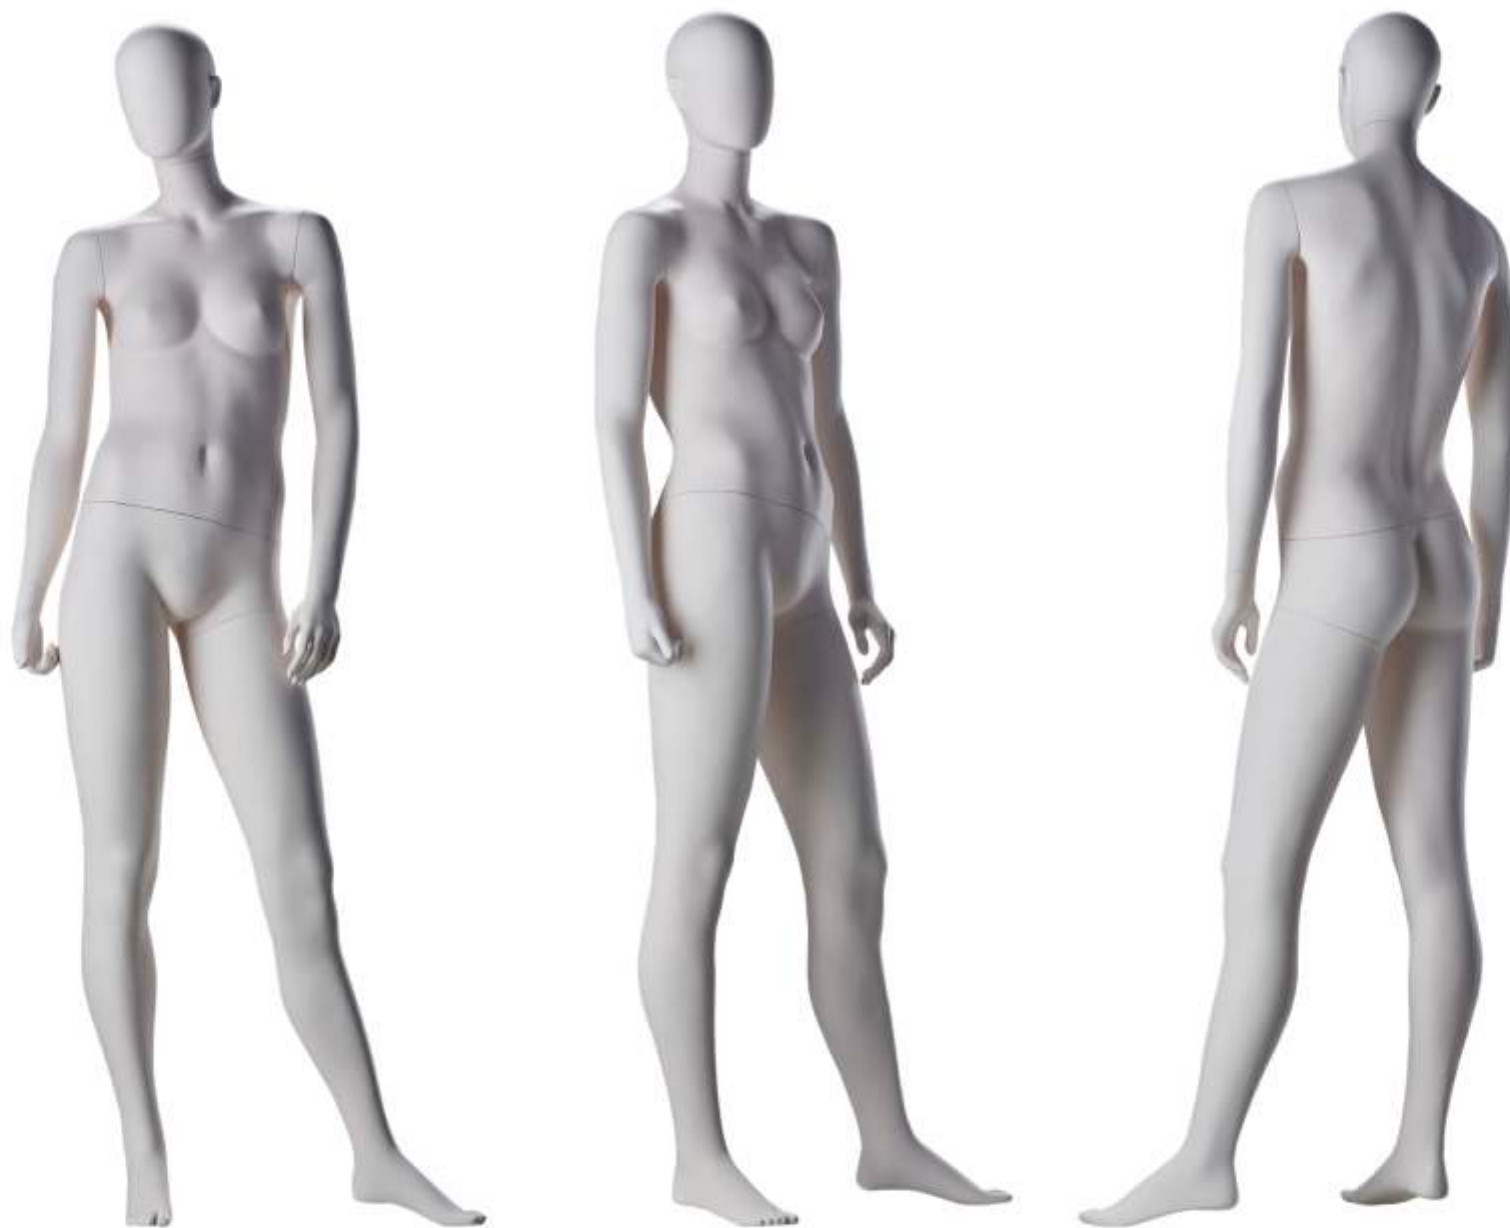

Inclusives

CREATING AMAZING MANNEQUINS
WITH SUSTAINABILITY IN THEIR HEARTS

MEASUREMENTS FEMALE

- | HEIGHT / 184CM / 72.4 INCHES
- | BUST / 109CM / 42.9 INCHES
- | WAIST / 87CM / 34.3 INCHES
- | HIP / 119CM / 46.9 INCHES
- | HEEL / 10CM / 4.0 INCHES

MEASUREMENTS FEMALE

I HEIGHT / 178CM / 70.0 INCHES

I BUST / 88,5CM / 34.8 INCHES

I WAIST / 72CM / 38.3 INCHES

I HIP / 94CM / 37.0 INCHES

I HEEL / 3CM / 1.2 INCHES

MEASUREMENTS FEMALE

- | HEIGHT / 181CM / 71.3 INCHES
- | BUST / 91CM / 35.8 INCHES
- | WAIST / 67CM / 26.4 INCHES
- | HIP / 100CM / 39.4 INCHES
- | HEEL / 8CM / 3.1 INCHES

IN03

IDW

MEASUREMENTS FEMALE

- | HEIGHT / 180CM / 70.9 INCHES
- | CHEST / 83,5CM / 32.9 INCHES
- | WAIST / 65CM / 25.6 INCHES
- | HIP / 97CM / 38.6 INCHES
- | HEEL / 8CM / 3.2 INCHES

MEASUREMENTS FEMALE

- | HEIGHT / 178CM / 70.1 INCHES
- | BUST / 91,5CM / 36.0 INCHES
- | WAIST / 69CM / 27.1 INCHES
- | HIP / 90CM / 35.4 INCHES
- | HEEL / 3CM / 1.2 INCHES

MEASUREMENTS FEMALE

- I HEIGHT / 182CM / 71.6 INCHES
- I BUST / 102CM / 40.4 INCHES
- I WAIST / 74,5CM / 29.3 INCHES
- I HIP / 103CM / 40.5 INCHES
- I HEEL / 3CM / 1.2 INCHES

MEASUREMENTS FEMALE

- I HEIGHT / 182CM / 71.7 INCHES
- I BUST / 102CM / 40.2 INCHES
- I WAIST / 74,5CM / 29.3 INCHES
- I HIP / 103CM / 40.4 INCHES
- I HEEL / 3CM / 1.2 INCHES