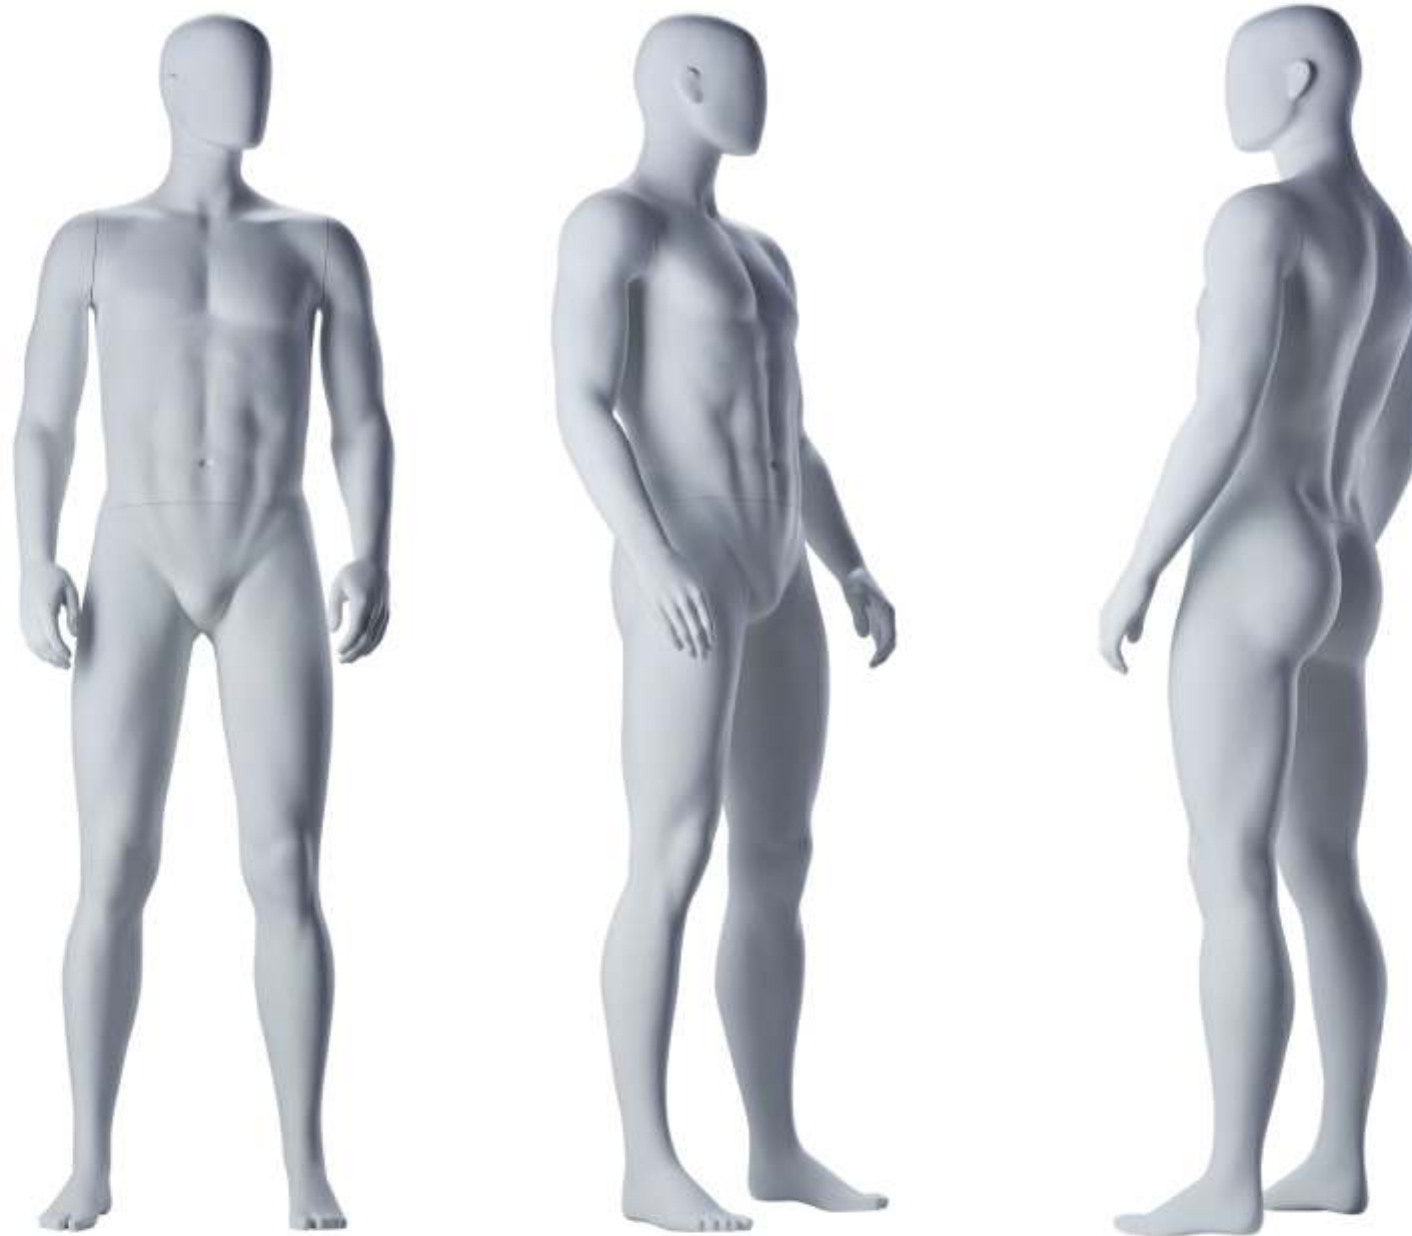

Lifestyle

CREATING AMAZING MANNEQUINS
WITH SUSTAINABILITY IN THEIR HEART.

IDW

MEASUREMENTS FEMALE

HEIGHT / 181CM / 71.3 INCHES

CHEST / 84CM / 33.1 INCHES

WAIST / 66CM / 26.0 INCHES

HIP / 93CM / 36.6 INCHES

CHEST / 84CM / 33.1 INCHES

WAIST / 66CM / 26.0 INCHES

HIP / 93CM / 36.6 INCHES

HEEL / 1CM / 0.4 INCHES

SHOE SIZE 38

MEASUREMENTS FEMALE

HEIGHT / 181CM / 71.3 INCHES

CHEST / 84CM / 33.1 INCHES

WAIST / 66CM / 26.0 INCHES

HIP / 93CM / 36.6 INCHES

HEEL / 1CM / 0.4 INCHES

SHOE SIZE 38

MEASUREMENTS MALE

HEIGHT / 187CM / 73.6 INCHES

CHEST / 103CM / 40.5 INCHES

WAIST / 81CM / 31.8 INCHES

HIPS / 98CM / 38.6 INCHES

SHOE SIZE 44

MEASUREMENTS MALE

HEIGHT / 187CM / 73.6 INCHES

CHEST / 103CM / 40.5 INCHES

WAIST / 81CM / 31.8 INCHES

HIPS / 98CM / 38.6 INCHES

SHOE SIZE 44