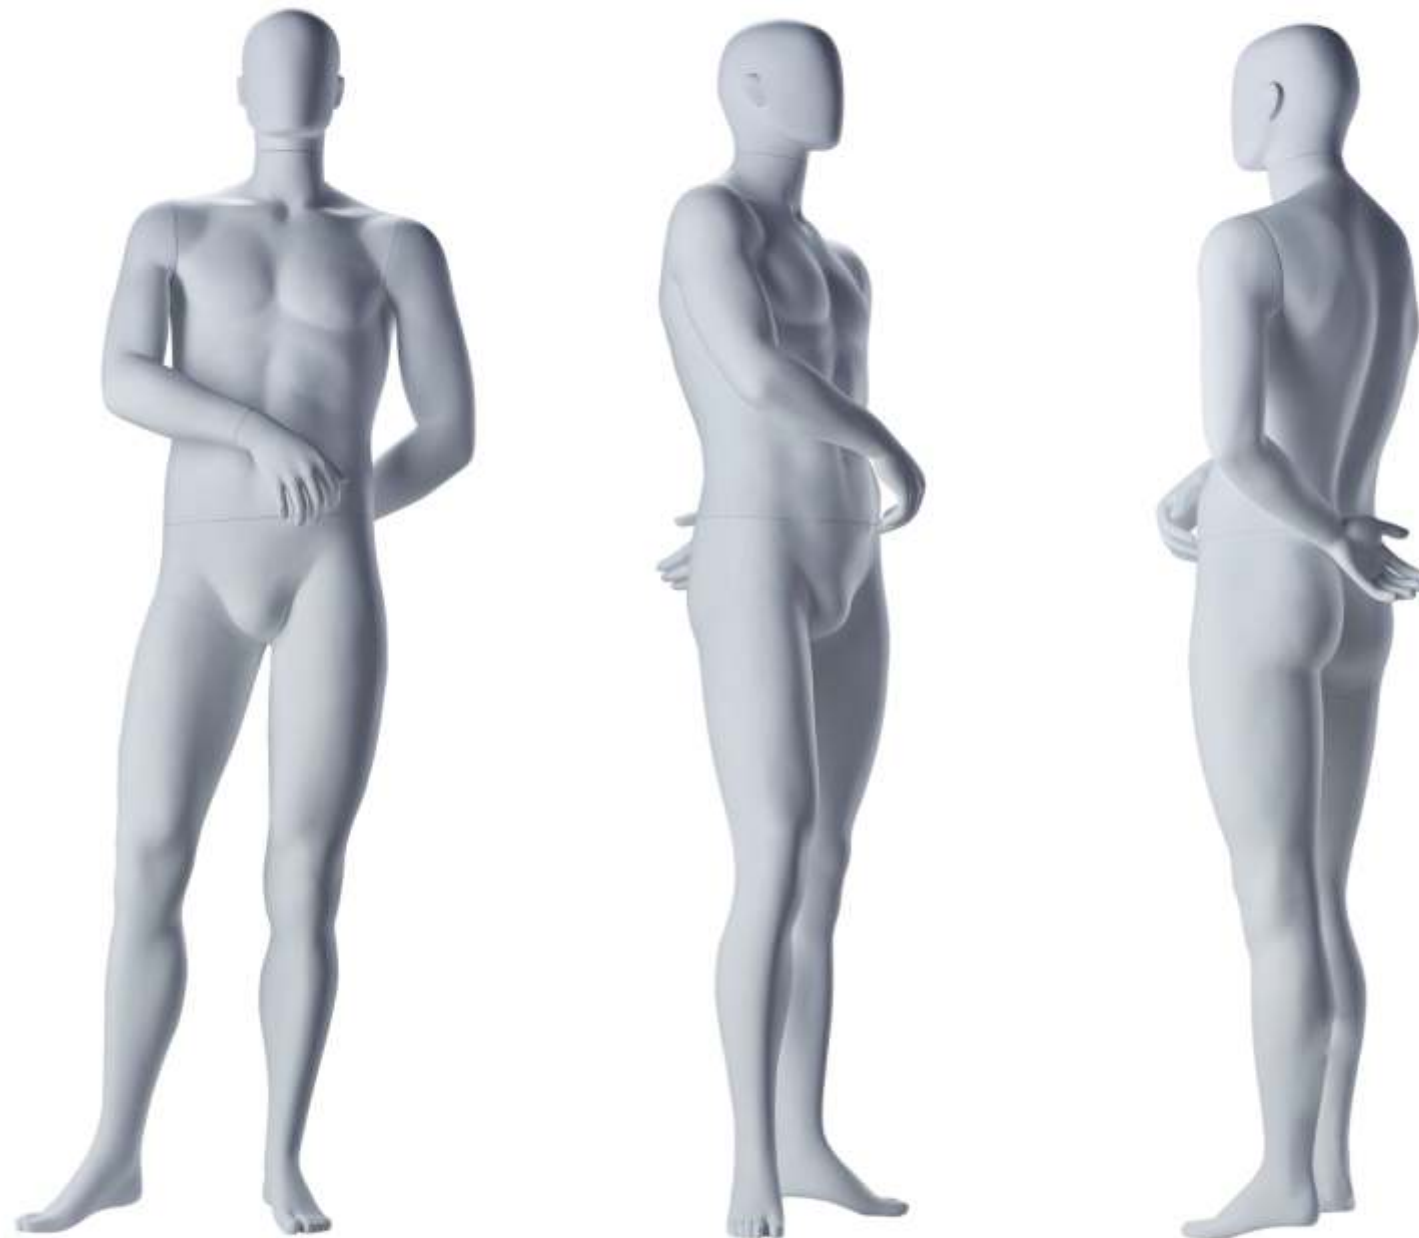

WAIST / 66CM / 26.0 INCHES

HIP / 93CM / 36.6 INCHES

HEEL / 1CM / 0.4 INCHES

SHOE SIZE 38

MEASUREMENTS MALE

HEIGHT / 187CM / 73.6 INCHES

CHEST / 103CM / 40.5 INCHES

WAIST / 81CM / 31.8 INCHES

HIPS / 98CM / 38.6 INCHES

SHOE SIZE 44

MEASUREMENTS MALE

HEIGHT / 187CM / 73.6 INCHES

CHEST / 103CM / 40.5 INCHES

WAIST / 81CM / 31.8 INCHES

HIPS / 98CM / 38.6 INCHES

SHOE SIZE 44

MEASUREMENTS MALE

HEIGHT / 187CM / 73.6 INCHES

CHEST / 103CM / 40.5 INCHES

WAIST / 81CM / 31.8 INCHES

HIPS / 98CM / 38.6 INCHES

SHOE SIZE 44

MEASUREMENTS MALE

HEIGHT / 187CM / 73.6 INCHES