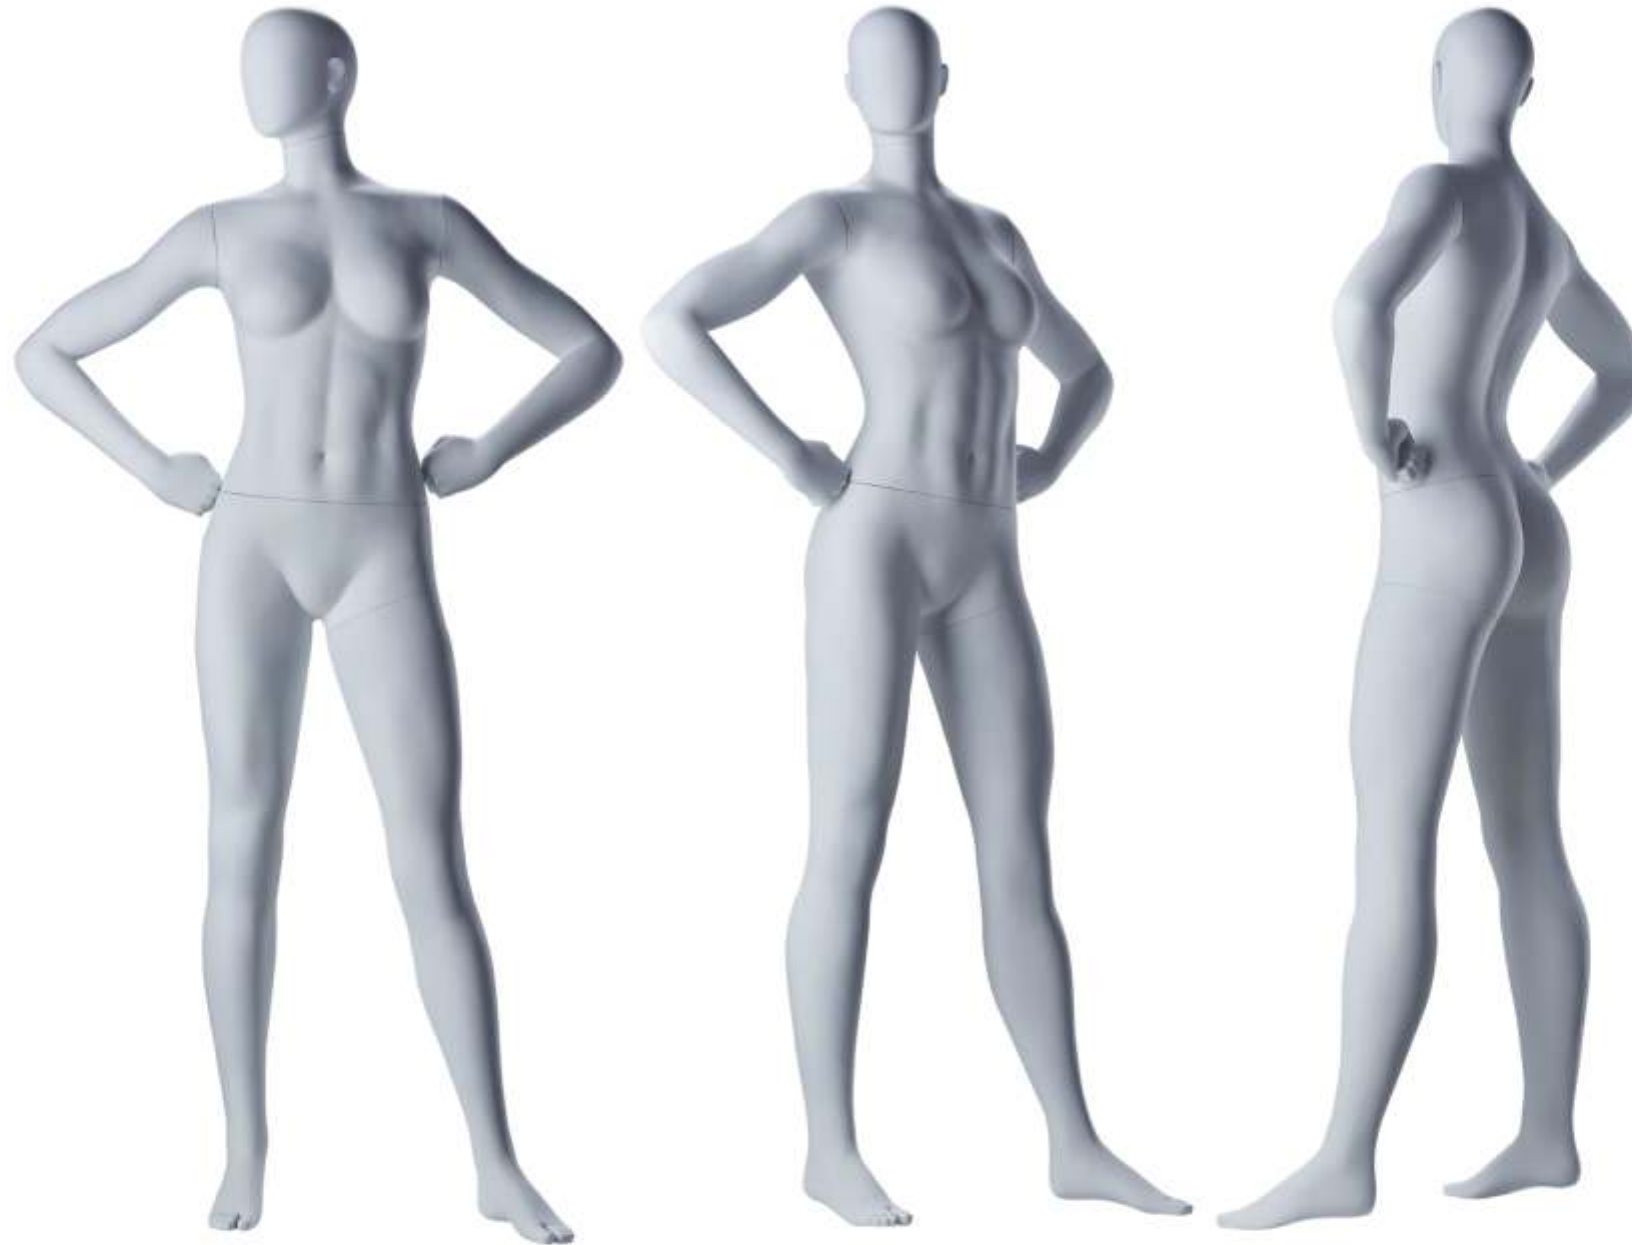

Lifestyle

CREATING AMAZING MANNEQUINS
WITH SUSTAINABILITY IN THEIR HEART.

IDW

MEASUREMENTS FEMALE

HEIGHT / 181CM / 71.3 INCHES

CHEST / 84CM / 33.1 INCHES

WAIST / 66CM / 26.0 INCHES

HIP / 93CM / 36.6 INCHES

SHOE SIZE 38

MEASUREMENTS FEMALE

HEIGHT / 181CM / 71.3 INCHES

CHEST / 84CM / 33.1 INCHES

WAIST / 66CM / 26.0 INCHES

HIP / 93CM / 36.6 INCHES

HEEL / 1CM / 0.4 INCHES

SHOE SIZE 38

MEASUREMENTS FEMALE

HEIGHT / 181CM / 71.3 INCHES

CHEST / 84CM / 33.1 INCHES

WAIST / 66CM / 26.0 INCHES

HIP / 93CM / 36.6 INCHES

HEEL / 1CM / 0.4 INCHES

SHOE SIZE 38

MEASUREMENTS FEMALE

HEIGHT / 181CM / 71.3 INCHES

CHEST / 84CM / 33.1 INCHES

WAIST / 66CM / 26.0 INCHES

HIP / 93CM / 36.6 INCHES

HEEL / 1CM / 0.4 INCHES

SHOE SIZE 38

MEASUREMENTS FEMALE

HEIGHT / 181CM / 71.3 INCHES