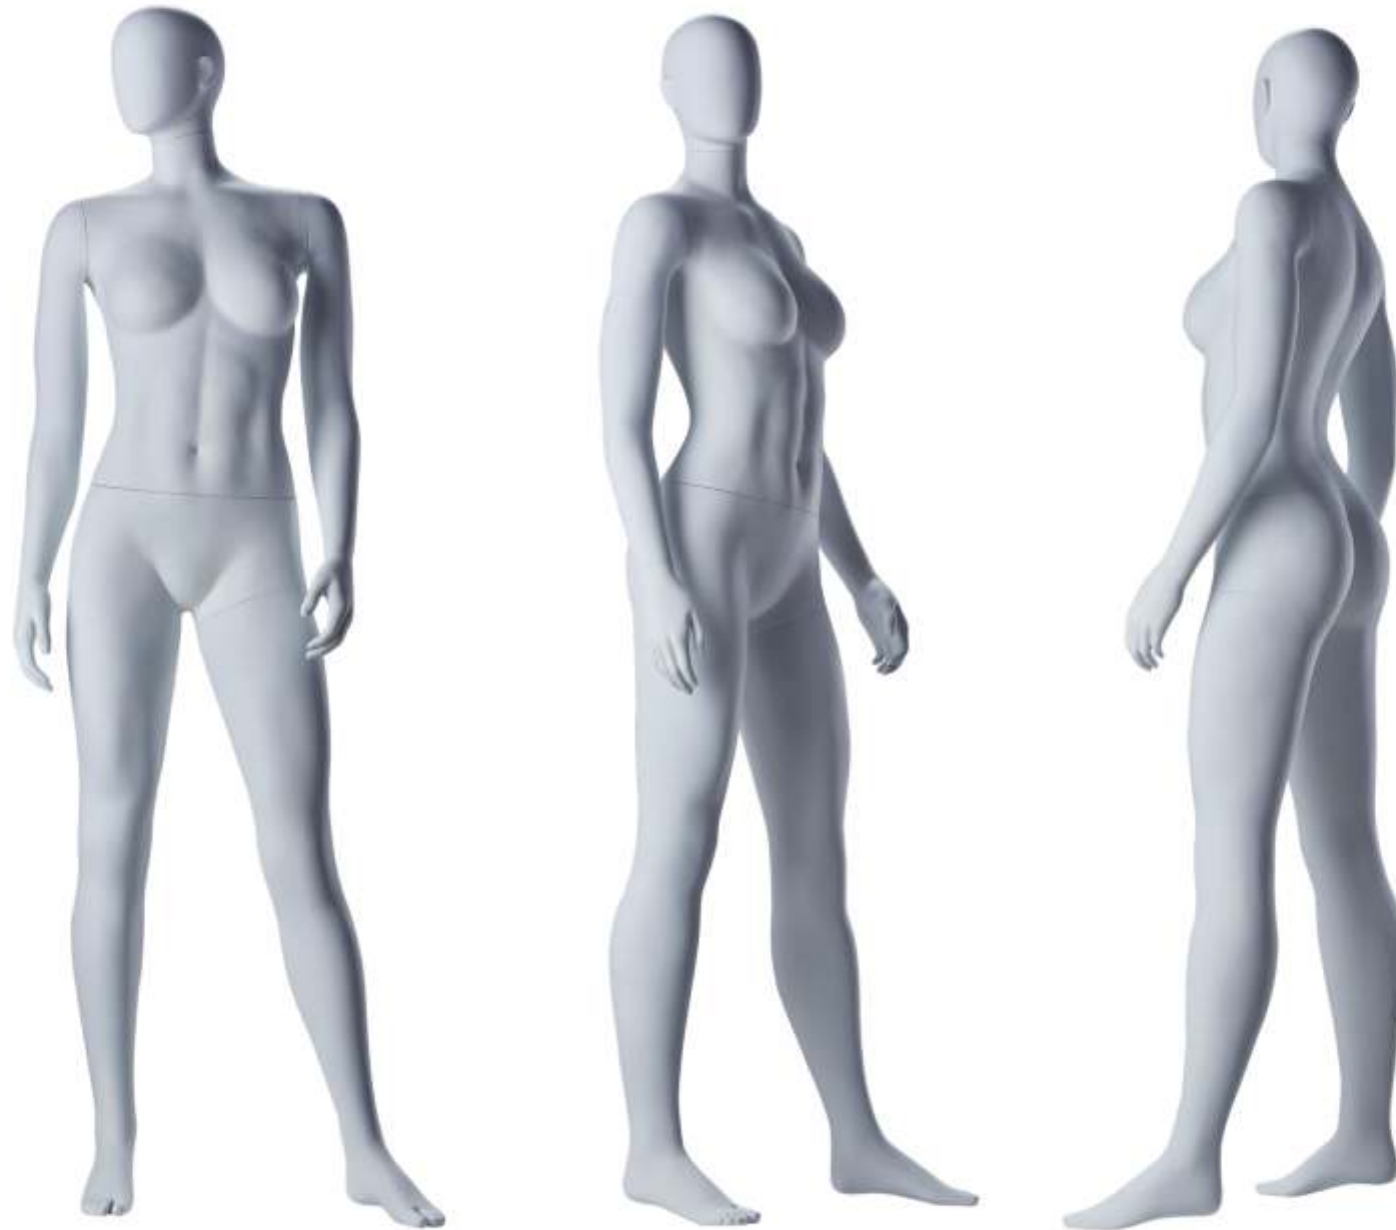

Lifestyle

CREATING AMAZING MANNEQUINS
WITH SUSTAINABILITY IN THEIR HEART.

IDW

MEASUREMENTS FEMALE

HEIGHT / 181CM / 71.3 INCHES

CHEST / 84CM / 33.1 INCHES

WAIST / 66CM / 26.0 INCHES

HIP / 93CM / 36.6 INCHES

SHOE SIZE 38

MEASUREMENTS FEMALE

HEIGHT / 181CM / 71.3 INCHES

CHEST / 84CM / 33.1 INCHES

WAIST / 66CM / 26.0 INCHES

HIP / 93CM / 36.6 INCHES

HEEL / 1CM / 0.4 INCHES

SHOE SIZE 38

MEASUREMENTS FEMALE

HEIGHT / 181CM / 71.3 INCHES

CHEST / 84CM / 33.1 INCHES

WAIST / 66CM / 26.0 INCHES

HIP / 93CM / 36.6 INCHES

HEEL / 1CM / 0.4 INCHES

SHOE SIZE 38

MEASUREMENTS FEMALE

HEIGHT / 181CM / 71.3 INCHES

CHEST / 84CM / 33.1 INCHES

WAIST / 66CM / 26.0 INCHES

HIP / 93CM / 36.6 INCHES

HEEL / 1CM / 0.4 INCHES

SHOE SIZE 38

MEASUREMENTS FEMALE

HEIGHT / 181CM / 71.3 INCHES