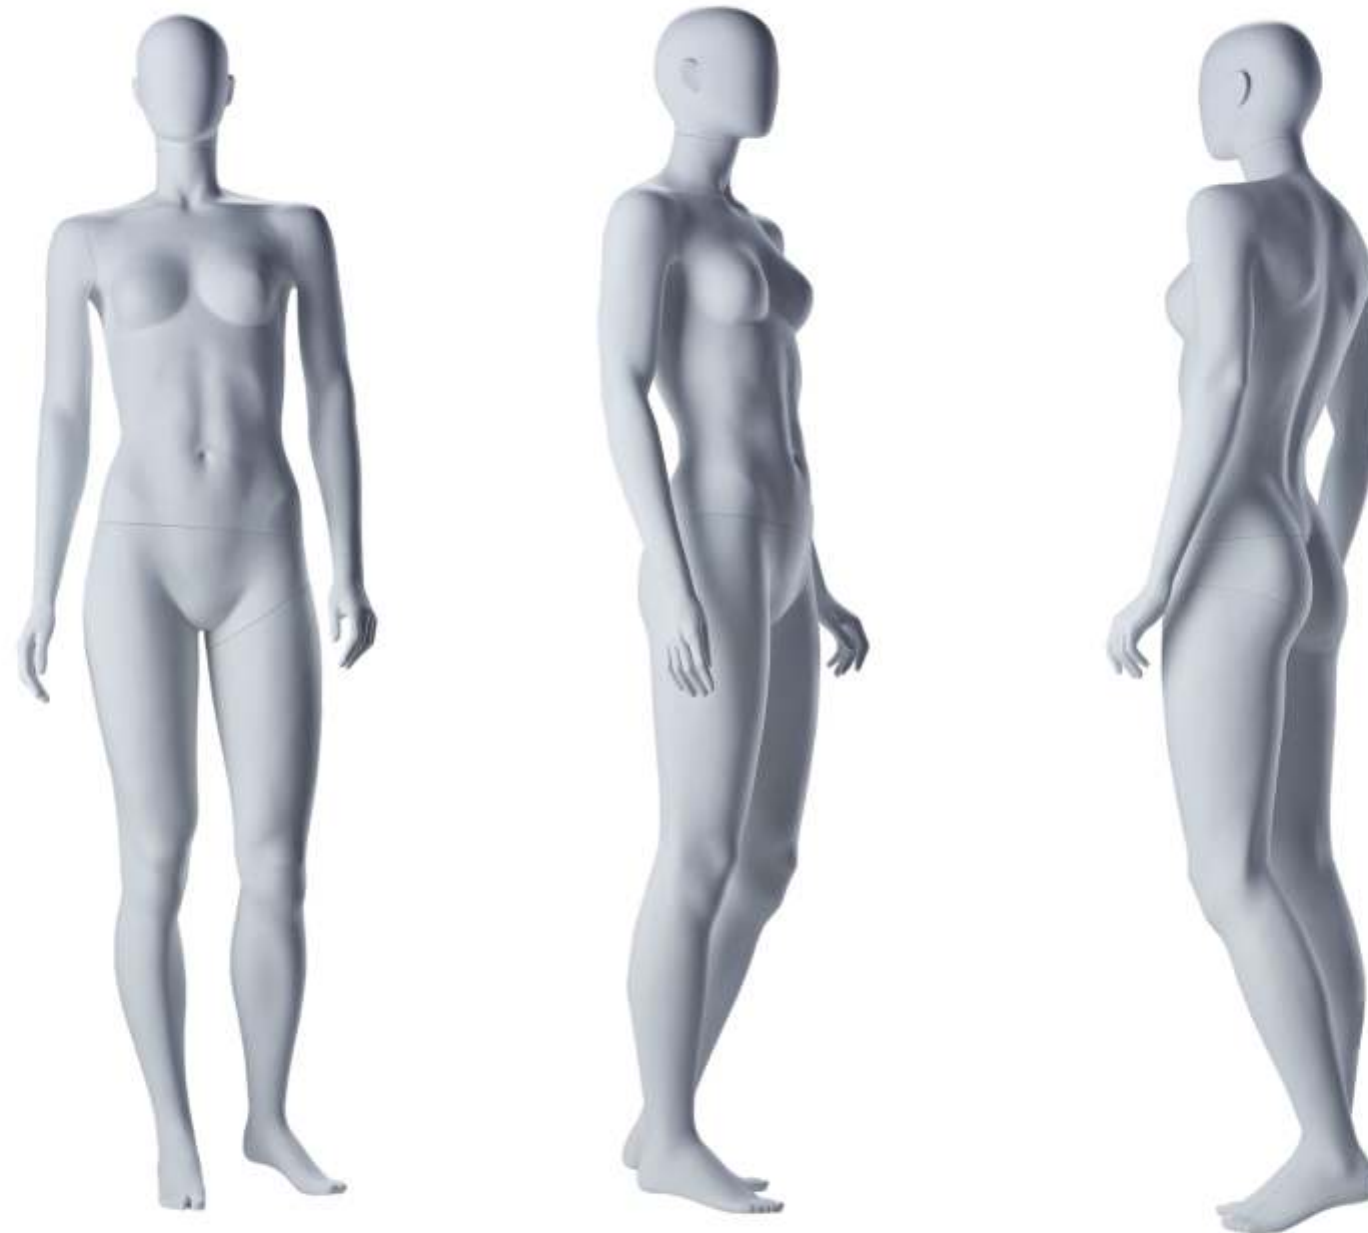

Lifestyle

CREATING AMAZING MANNEQUINS
WITH SUSTAINABILITY IN THEIR HEART.

IDW

MEASUREMENTS FEMALE

HEIGHT / 181CM / 71.3 INCHES

CHEST / 84CM / 33.1 INCHES

WAIST / 66CM / 26.0 INCHES

HIP / 93CM / 36.6 INCHES

HEEL / 1CM / 0.4 INCHES

SHOE SIZE 38

MEASUREMENTS FEMALE

HEIGHT / 181CM / 71.3 INCHES

CHEST / 84CM / 33.1 INCHES

WAIST / 66CM / 26.0 INCHES

HIP / 93CM / 36.6 INCHES

HEEL / 1CM / 0.4 INCHES

SHOE SIZE 38

MEASUREMENTS FEMALE

HEIGHT / 181CM / 71.3 INCHES

CHEST / 84CM / 33.1 INCHES

WAIST / 66CM / 26.0 INCHES

HIP / 93CM / 36.6 INCHES

HEEL / 1CM / 0.4 INCHES

SHOE SIZE 38

MEASUREMENTS FEMALE

HEIGHT / 181CM / 71.3 INCHES

CHEST / 84CM / 33.1 INCHES

WAIST / 66CM / 26.0 INCHES

HIP / 93CM / 36.6 INCHES

HEEL / 1CM / 0.4 INCHES

SHOE SIZE 38

MEASUREMENTS FEMALE