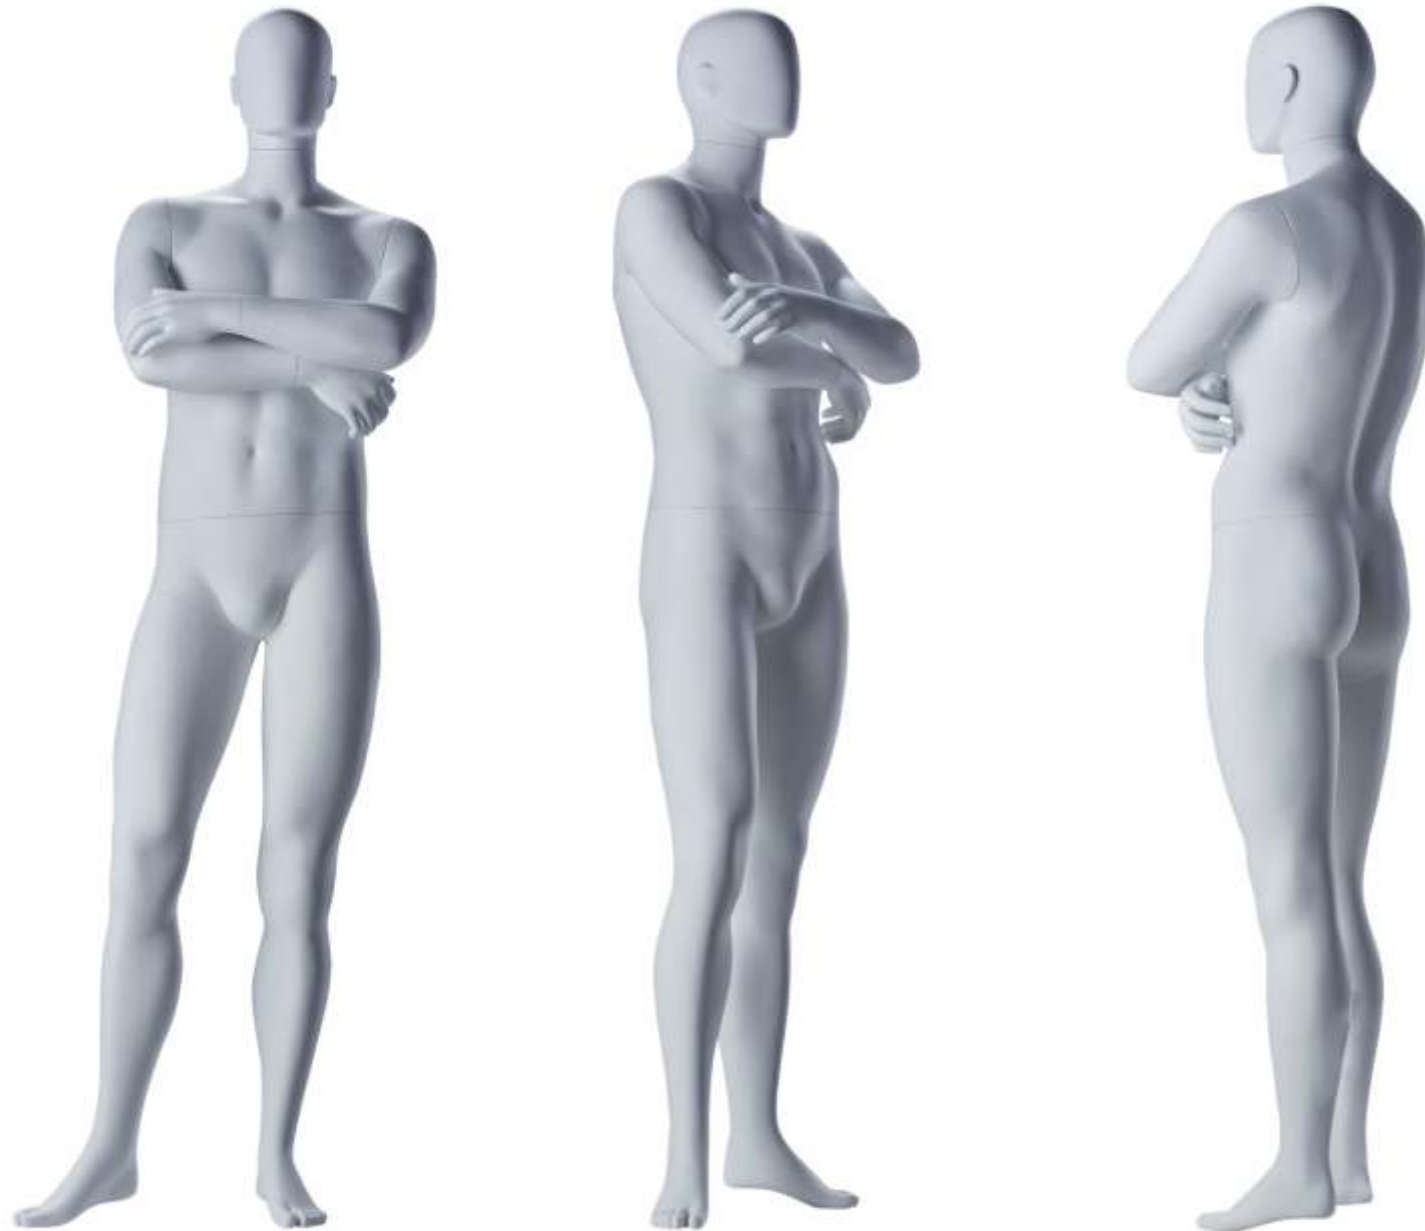

MEASUREMENTS MALE

HEIGHT / 187CM / 73.6 INCHES

CHEST / 103CM / 40.5 INCHES

WAIST / 81CM / 31.8 INCHES

HIPS / 98CM / 38.6 INCHES

SHOE SIZE 44

MEASUREMENTS MALE

HEIGHT / 187CM / 73.6 INCHES