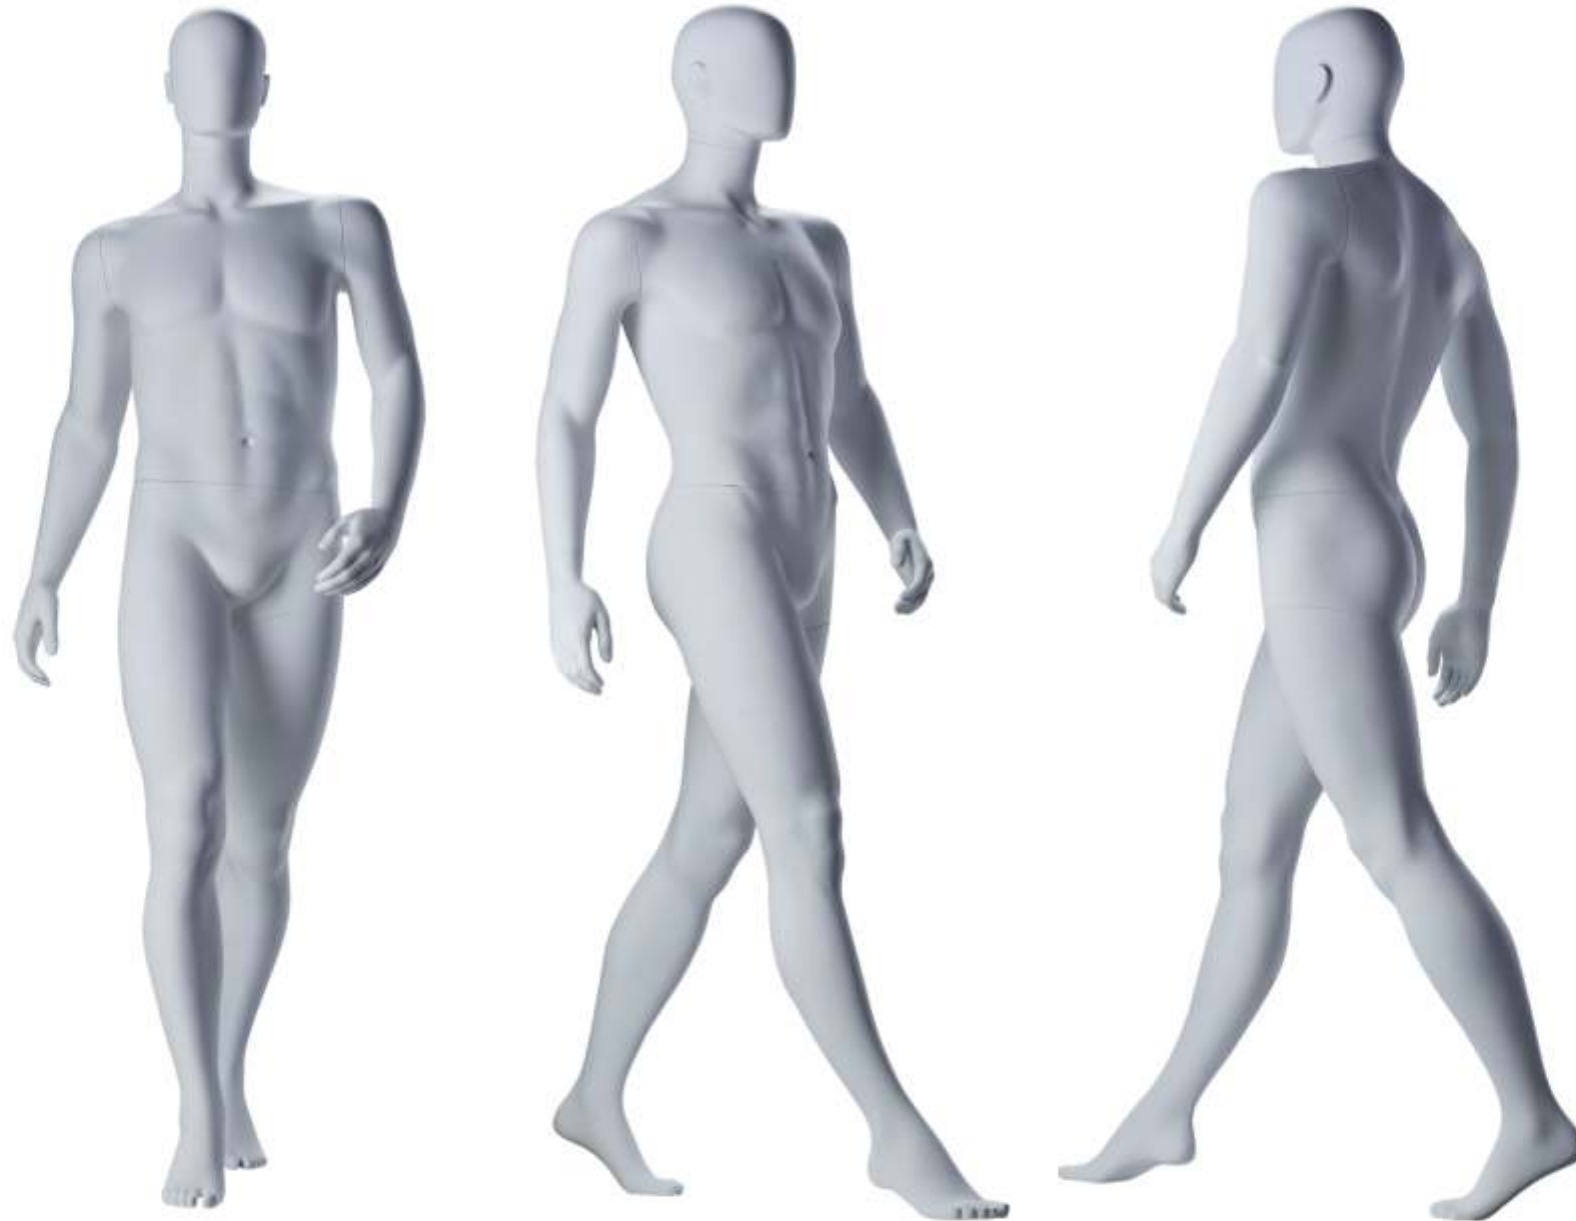

MEASUREMENTS MALE

HEIGHT / 187CM / 73.6 INCHES

CHEST / 103CM / 40.5 INCHES

WAIST / 81CM / 31.8 INCHES

HIPS / 98CM / 38.6 INCHES

SHOE SIZE 44