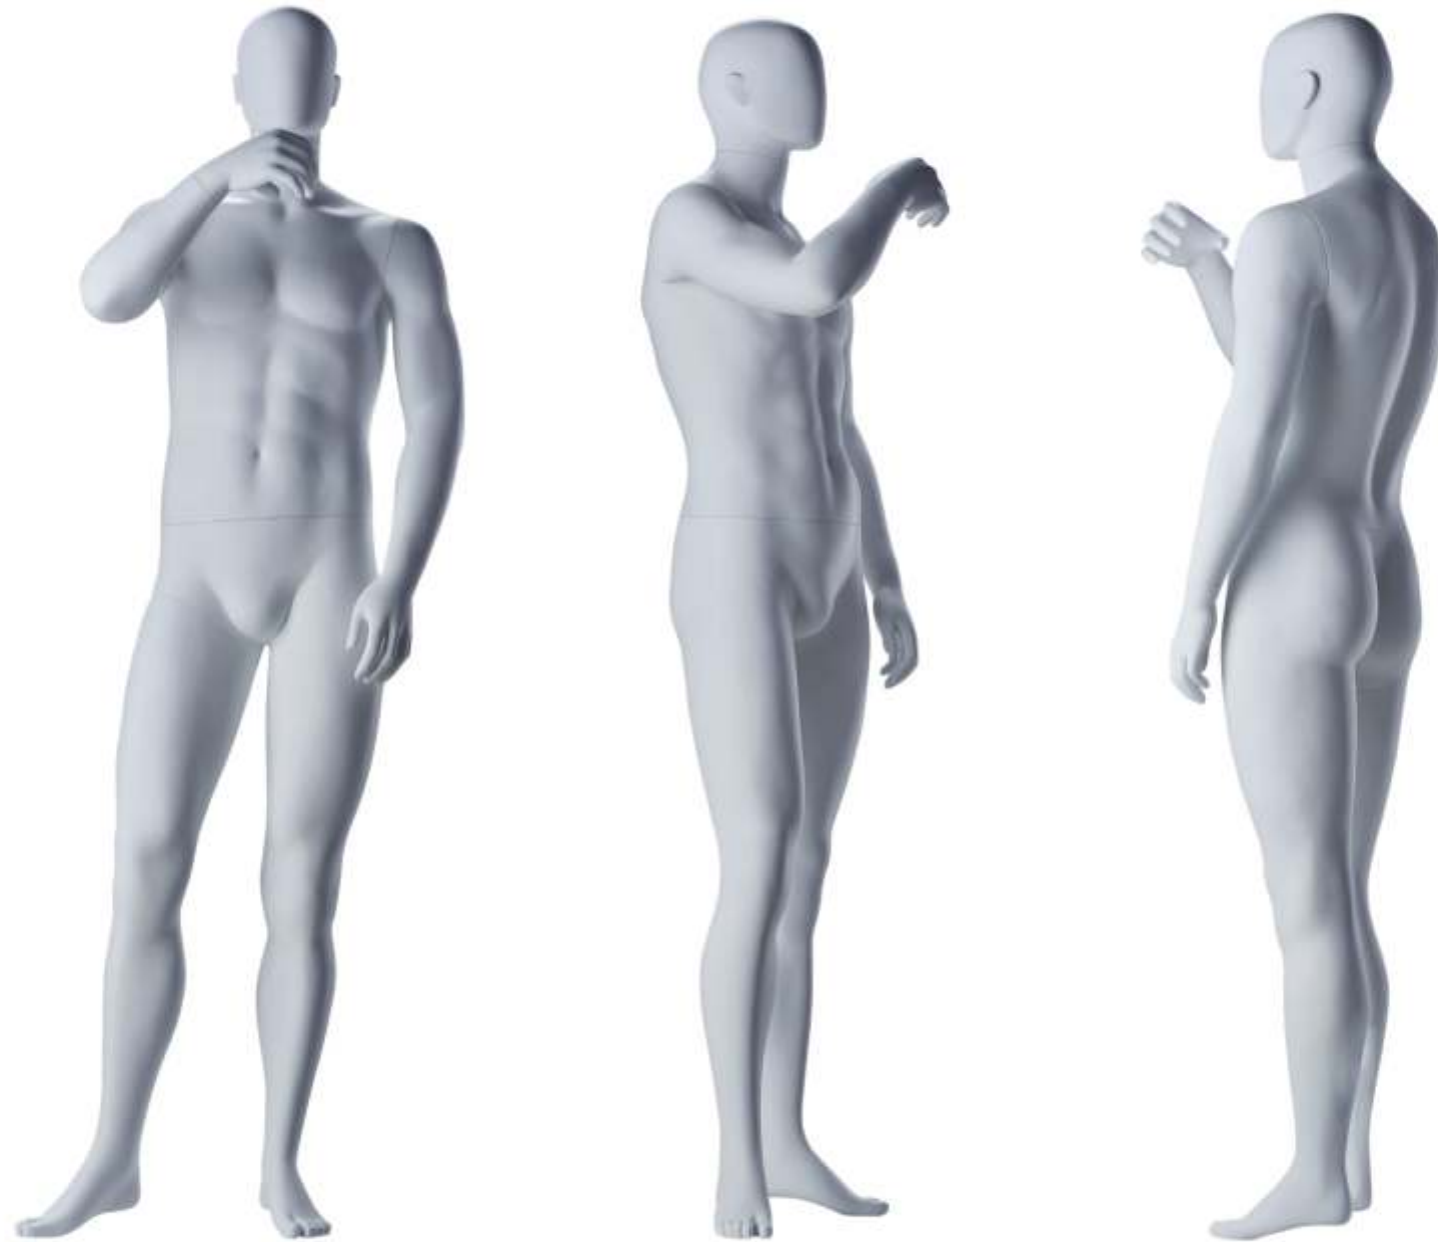

MEASUREMENTS MALE

HEIGHT / 187CM / 73.6 INCHES

CHEST / 103CM / 40.5 INCHES

WAIST / 81CM / 31.8 INCHES

HIPS / 98CM / 38.6 INCHES

SHOE SIZE 44